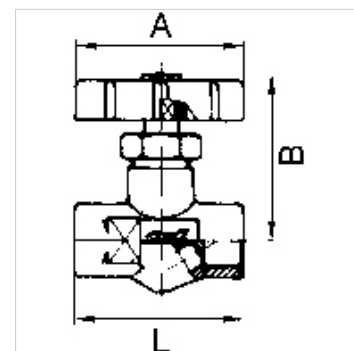

K-NADELVENTILE MS

Needle valves

HANSA FLEX

Osobine

Radni pritisak	Max. 16 bar
Temperatura	-30 °C to +110 °C
Zaptivke	NBR
Kućište	Brass
Ručni točak	Plastic
Vreteno	With fine adjustment

Napomena

Ostali podaci na upit.

Artikal

Naziv	DN	Navoj	A (mm)	B (mm)	L (mm)	SW (mm)
K- 07 30 03 55	4	G 1/4 male	48,0	50,0	45,0	17
K- 07 30 03 56	4	G 3/8 male	48,0	54,0	51,0	22
K- 07 30 03 57	4	G 1/4 female	48,0	48,0	42,0	17
K- 07 30 03 58	4	G 3/8 female	48,0	52,0	51,0	22
K- 07 30 03 59	4	G 1/2 female	48,0	56,0	64,0	27