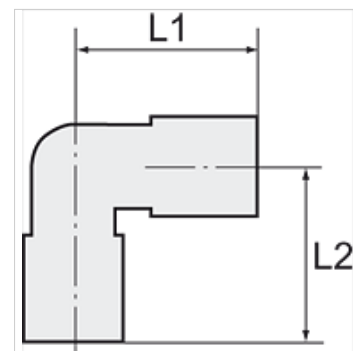

# K-W90 AG-K ISO 7-1 2

Male elbows, conical male thread acc. to ISO 7-1

**HANSA FLEX**

## Artikal

Naziv	Navoj	za crevo	L1 (mm)	L2 (mm)	SW
K- 07 40 30 27	R 1/8	6 mm / 4 mm	25,0	16,0	9 mm
K- 07 40 30 28	R 1/8	8 mm / 6 mm	27,0	20,0	12 mm
K- 07 40 30 34	R 1/4	10 mm / 8 mm	36,0	28,0	14 mm