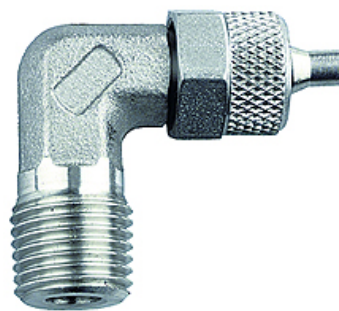

K-W90 AG-K ISO 7-1 2

Male elbows, conical male thread acc. to ISO 7-1

HANSA FLEX

Napomena

Ostali podaci na upit.

Artikal

Naziv	Navoj	za crevo	L1 (mm)	L2 (mm)	SW
K- 07 40 30 27	R 1/8	6 mm / 4 mm	25,0	16,0	9 mm
K- 07 40 30 28	R 1/8	8 mm / 6 mm	27,0	20,0	12 mm
K- 07 40 30 34	R 1/4	10 mm / 8 mm	36,0	28,0	14 mm