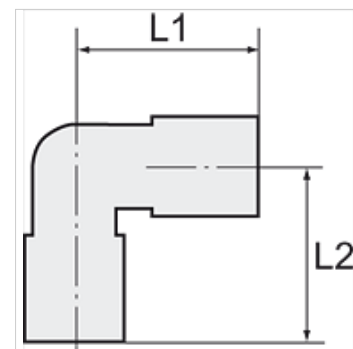

K-W90 AG-K ISO 7-1 2

Male elbows, conical male thread acc. to ISO 7-1

HANSA FLEX

Napomena

Ostali podaci na upit.

Artikal

Naziv	Navoj	za crevo	L1 (mm)	L2 (mm)	SW
K- 07 40 30 27	R 1/8	6 mm / 4 mm	25,0	16,0	9 mm
K- 07 40 30 28	R 1/8	8 mm / 6 mm	27,0	20,0	12 mm
K- 07 40 30 34	R 1/4	10 mm / 8 mm	36,0	28,0	14 mm