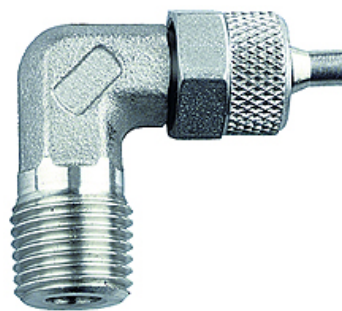

# K-W90 AG-K ISO 7-1 2

Male elbows, conical male thread acc. to ISO 7-1

**HANSA FLEX**

## Artikal

Naziv	Navoj	za crevo	L1 (mm)	L2 (mm)	SW
K- 07 40 30 27	R 1/8	6 mm / 4 mm	25,0	16,0	9 mm
K- 07 40 30 28	R 1/8	8 mm / 6 mm	27,0	20,0	12 mm
K- 07 40 30 34	R 1/4	10 mm / 8 mm	36,0	28,0	14 mm