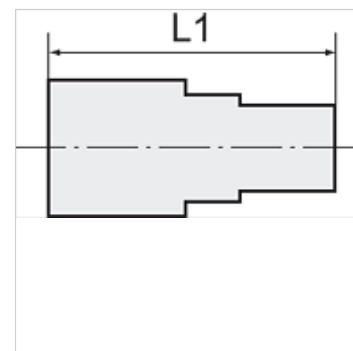

K-GAM IG 5

Female connectors, parallel female thread

HANSA FLEX

Napomena

Ostali podaci na upit.

Artikal

Naziv	Navoj	za crevo	L1 (mm)	SW
K- 07 40 30 14	G 1/4	6 mm / 4 mm	25,0	17 mm
K- 07 40 30 15	G 1/4	8 mm / 6 mm	25,0	17 mm