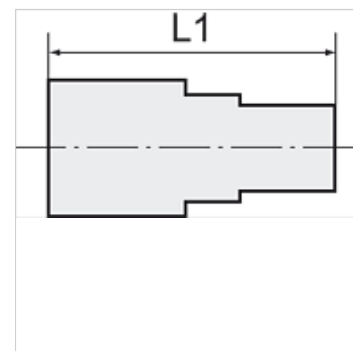

# K-GAM IG 5

Female connectors, parallel female thread

**HANSA FLEX**

## Artikal

Naziv	Navoj	za crevo	L1 (mm)	SW
K- 07 40 30 14	G 1/4	6 mm / 4 mm	25,0	17 mm
K- 07 40 30 15	G 1/4	8 mm / 6 mm	25,0	17 mm