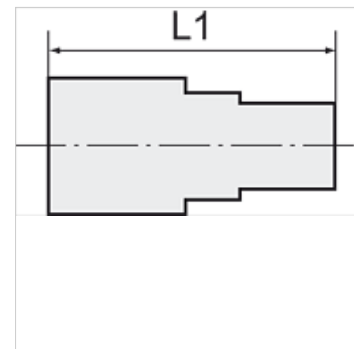

# K-GAM IG 5

Female connectors, parallel female thread

**HANSA FLEX**

## Artikal

Naziv	Navoj	za crevo	L1 (mm)	SW
K- 07 40 30 14	G 1/4	6 mm / 4 mm	25,0	17 mm
K- 07 40 30 15	G 1/4	8 mm / 6 mm	25,0	17 mm