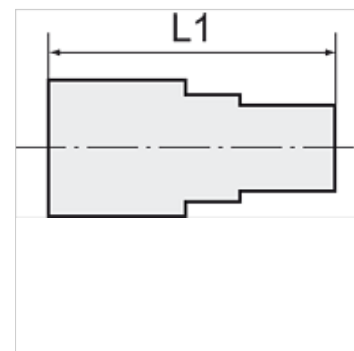

K-GAM IG 5

Female connectors, parallel female thread

HANSA FLEX

Napomena

Ostali podaci na upit.

Artikal

| Naziv | Navoj | za crevo | L1 (mm) | SW |
|----------------|-------|-------------|------------|-------|
| K- 07 40 30 14 | G 1/4 | 6 mm / 4 mm | 25,0 | 17 mm |
| K- 07 40 30 15 | G 1/4 | 8 mm / 6 mm | 25,0 | 17 mm |