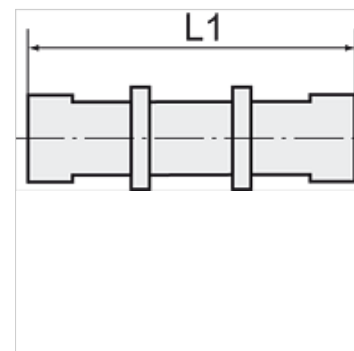

K-SV 3

Bulkhead connectors

HANSA FLEX

Napomena

Ostali podaci na upit.

Opis

For the installation of plastic tubing.

Artikal

Naziv	Navoj	za crevo	L1 (mm)	SW
K- 07 40 30 62	M 10 x 1	6 mm / 4 mm	44,0	14 mm
K- 07 40 30 63	M 12 x 1	8 mm / 6 mm	50,0	17 mm