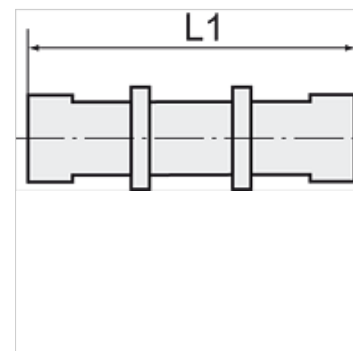

K-SV 3

Bulkhead connectors

HANSA FLEX

Napomena

Ostali podaci na upit.

Opis

For the installation of plastic tubing.

Artikal

Naziv	Navoj	za crevo	L1 (mm)	SW
K- 07 40 30 62	M 10 x 1	6 mm / 4 mm	44,0	14 mm
K- 07 40 30 63	M 12 x 1	8 mm / 6 mm	50,0	17 mm