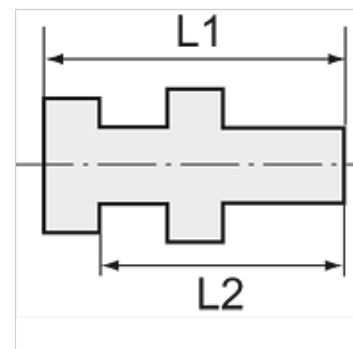

K-SCHOTTNIPPEL ES

Bulkhead nipples

HANSA FLEX

Osobine

Radni pritisak Max. 20 bar

Materijal plemeniti čelik 1.4571

Napomena

The dimensions of the standard screw fittings may change slightly during the life of the catalogue as a result of optimisation processes.

Ostali podaci na upit.

Dodatne informacije

Further types and dimensions on request.

Artikal

Naziv	Spoljni navoj	Unutrašnji navoj	L1 (mm)	L2 (mm)	SW1 (mm)	SW2 (mm)
K- 07 40 34 24	G 1/4	G 1/8	18,0	14,0	17	17
K- 07 40 34 25	G 3/8	G 1/4	22,0	17,0	19	24
K- 07 40 34 26	G 1/2	G 3/8	27,0	21,0	24	24