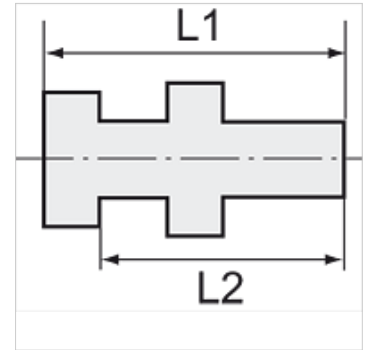

K-SCHOTTNIPPEL ES

Bulkhead nipples

HANSA FLEX

Osobine

Radni pritisak Max. 20 bar

Materijal plemeniti čelik 1.4571

Napomena

The dimensions of the standard screw fittings may change slightly during the life of the catalogue as a result of optimisation processes.

Ostali podaci na upit.

Dodatne informacije

Further types and dimensions on request.

Artikal

Naziv	Spoljni navoj	Unutrašnji navoj	L1 (mm)	L2 (mm)	SW1 (mm)	SW2 (mm)
K- 07 40 34 24	G 1/4	G 1/8	18,0	14,0	17	17
K- 07 40 34 25	G 3/8	G 1/4	22,0	17,0	19	24
K- 07 40 34 26	G 1/2	G 3/8	27,0	21,0	24	24