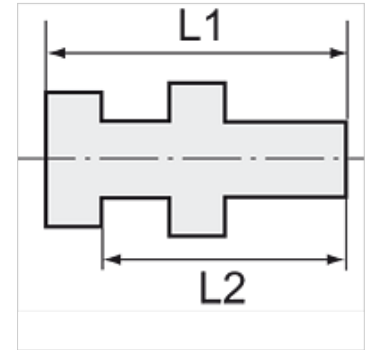

K-SCHOTTNIPPEL MS

Bulkhead nipples

HANSA FLEX

Osobine

Radni pritisak	10 bar
Temperatura medija	max. +90 °C
Temperatura okoline	Max. +90 °C
Materijal	Mesing

Napomena

The dimensions of the standard screw fittings may change slightly during the life of the catalogue as a result of optimisation processes.
Ostali podaci na upit.

Dodatne informacije

Further types and dimensions on request.

Artikal

Naziv	Spoljni navoj	Unutrašnji navoj	L1 (mm)	L2 (mm)	SW1 (mm)	SW2 (mm)
K- 07 40 34 31	G 1/8	M 5	15,0	11,5	14	14
K- 07 40 34 32	G 1/4	G 1/8	18,0	14,0	17	17
K- 07 40 34 33	G 3/8	G 1/4	22,0	17,0	19	22
K- 07 40 34 34	G 1/2	G 3/8	27,0	21,0	24	24