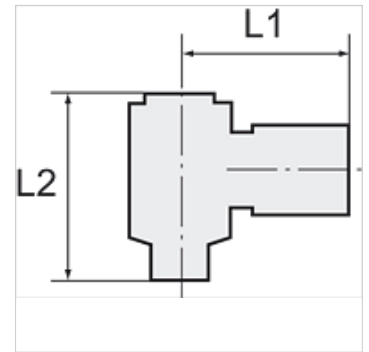

K-SCHWENKTUELLE MS

Swivel hose fittings, parallel male thread

HANSA FLEX

Osobine

Radni pritisak	10 bar
Temperatura medija	max. +90 °C
Temperatura okoline	Max. +90 °C
Materijal	Nickel-plated brass (banjo bolt), brass (ring nipple)

Napomena

The dimensions of the standard screw fittings may change slightly during the life of the catalogue as a result of optimisation processes.
Ostali podaci na upit.

Dodatne informacije

Further types and dimensions on request.

Artikal

Naziv	Navoj	za crevo	L1 (mm)	L2 (mm)	SW
K- 07 40 34 39	G 1/8	LW 4 mm	26,0	28,0	14 mm
K- 07 40 34 40	G 1/8	LW 6 mm	26,0	28,0	14 mm
K- 07 40 34 41	G 1/4	LW 6 mm	28,0	29,0	17 mm
K- 07 40 34 42	G 1/4	LW 9 mm	28,0	30,5	17 mm
K- 07 40 34 43	G 3/8	LW 6 mm	30,0	32,0	22 mm
K- 07 40 34 44	G 3/8	LW 9 mm	30,0	32,0	22 mm