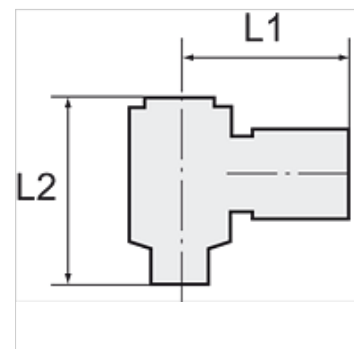

K-SCHWENKTUELLE MS

Swivel hose fittings, parallel male thread

HANSA FLEX

Osobine

Radni pritisak	10 bar
Temperatura medija	max. +90 °C
Temperatura okoline	Max. +90 °C
Materijal	Nickel-plated brass (banjo bolt), brass (ring nipple)

Napomena

The dimensions of the standard screw fittings may change slightly during the life of the catalogue as a result of optimisation processes.
Ostali podaci na upit.

Dodatne informacije

Further types and dimensions on request.

Artikal

Naziv	Navoj	za crevo	L1 (mm)	L2 (mm)	SW
K- 07 40 34 39	G 1/8	LW 4 mm	26,0	28,0	14 mm
K- 07 40 34 40	G 1/8	LW 6 mm	26,0	28,0	14 mm
K- 07 40 34 41	G 1/4	LW 6 mm	28,0	29,0	17 mm
K- 07 40 34 42	G 1/4	LW 9 mm	28,0	30,5	17 mm
K- 07 40 34 43	G 3/8	LW 6 mm	30,0	32,0	22 mm
K- 07 40 34 44	G 3/8	LW 9 mm	30,0	32,0	22 mm