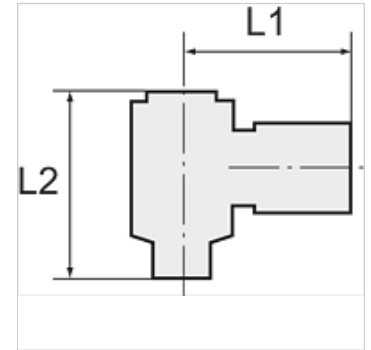

K-SCHWENKTUELLE MS

Swivel hose fittings, parallel male thread

HANSA FLEX

Osobine

Radni pritisak	10 bar
Temperatura medija	max. +90 °C
Temperatura okoline	Max. +90 °C
Materijal	Nickel-plated brass (banjo bolt), brass (ring nipple)

Napomena

The dimensions of the standard screw fittings may change slightly during the life of the catalogue as a result of optimisation processes.
Ostali podaci na upit.

Dodatne informacije

Further types and dimensions on request.

Artikal

Naziv	Navoj	za crevo	L1 (mm)	L2 (mm)	SW
K- 07 40 34 39	G 1/8	LW 4 mm	26,0	28,0	14 mm
K- 07 40 34 40	G 1/8	LW 6 mm	26,0	28,0	14 mm
K- 07 40 34 41	G 1/4	LW 6 mm	28,0	29,0	17 mm
K- 07 40 34 42	G 1/4	LW 9 mm	28,0	30,5	17 mm
K- 07 40 34 43	G 3/8	LW 6 mm	30,0	32,0	22 mm
K- 07 40 34 44	G 3/8	LW 9 mm	30,0	32,0	22 mm