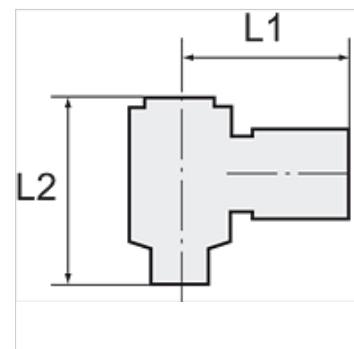

K-W90 VERSCHR DREH HS ALU POM BLAU

Union elbows with aluminium banjo bolt, swivel type

HANSA FLEX

Osobine

Radni pritisak 0 - 10 bar

Temperaturni opseg -10 °C to +60 °C

Napomena

Ostali podaci na upit.

Artikal

Naziv	Navoj	za crevo	L1 (mm)	L2 (mm)
K- 07 40 33 24	G 1/8	6 mm / 4 mm	23,0	27,0
K- 07 40 33 25	G 1/8	8 mm / 6 mm	25,0	27,0
K- 07 40 33 26	G 1/4	6 mm / 4 mm	25,0	29,0
K- 07 40 33 27	G 1/4	8 mm / 6 mm	26,5	29,0