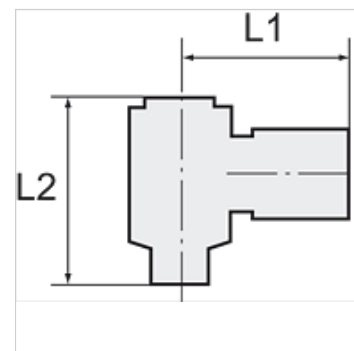

K-W90 VERSCHR DREH HS ALU POM BLAU

Union elbows with aluminium banjo bolt, swivel type

HANSA FLEX

Osobine

Radni pritisak 0 - 10 bar

Temperaturni opseg -10 °C to +60 °C

Napomena

Ostali podaci na upit.

Artikal

Naziv	Navoj	za crevo	L1 (mm)	L2 (mm)
K- 07 40 33 24	G 1/8	6 mm / 4 mm	23,0	27,0
K- 07 40 33 25	G 1/8	8 mm / 6 mm	25,0	27,0
K- 07 40 33 26	G 1/4	6 mm / 4 mm	25,0	29,0
K- 07 40 33 27	G 1/4	8 mm / 6 mm	26,5	29,0