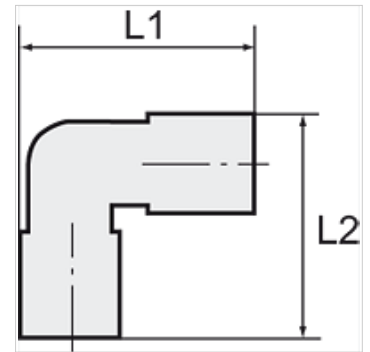

K-W90 VERSCHR AG-K ISO 7-1 POM BLAU

Union elbows, rigid, conical male thread acc. to ISO 7-1

HANSA FLEX

Osobine

Radni pritisak 0 - 10 bar

Temperaturni opseg -10 °C to +60 °C

Napomena

Ostali podaci na upit.

Artikal

Naziv	Navoj	za crevo	L1 (mm)	L2 (mm)
K- 07 40 33 28	R 1/8	6 mm / 4 mm	23,0	16,0
K- 07 40 33 29	R 1/8	8 mm / 6 mm	23,0	17,0
K- 07 40 33 30	R 1/4	6 mm / 4 mm	24,0	19,0
K- 07 40 33 31	R 1/4	8 mm / 6 mm	25,0	20,0
K- 07 40 33 32	R 1/4	12 mm / 9 mm	28,0	23,0
K- 07 40 33 33	R 3/8	12 mm / 9 mm	28,0	23,0