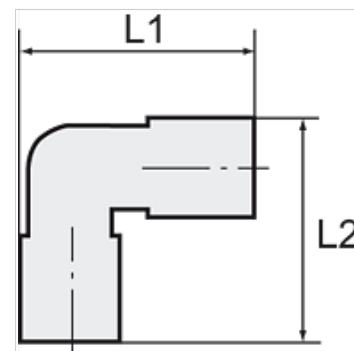

K-W90 VERSCHR AG-K ISO 7-1 POM BLAU

Union elbows, rigid, conical male thread acc. to ISO 7-1

HANSA FLEX

Osobine

Radni pritisak 0 - 10 bar

Temperaturni opseg -10 °C to +60 °C

Napomena

Ostali podaci na upit.

Artikal

Naziv	Navoj	za crevo	L1 (mm)	L2 (mm)
K- 07 40 33 28	R 1/8	6 mm / 4 mm	23,0	16,0
K- 07 40 33 29	R 1/8	8 mm / 6 mm	23,0	17,0
K- 07 40 33 30	R 1/4	6 mm / 4 mm	24,0	19,0
K- 07 40 33 31	R 1/4	8 mm / 6 mm	25,0	20,0
K- 07 40 33 32	R 1/4	12 mm / 9 mm	28,0	23,0
K- 07 40 33 33	R 3/8	12 mm / 9 mm	28,0	23,0