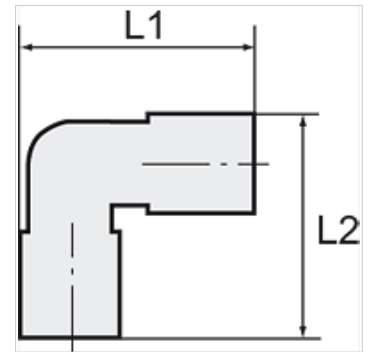

K-W90 VERSCHR AG-K ISO 7-1 POM BLAU

Union elbows, rigid, conical male thread acc. to ISO 7-1

HANSA FLEX

Osobine

Radni pritisak 0 - 10 bar

Temperaturni opseg -10 °C to +60 °C

Napomena

Ostali podaci na upit.

Artikal

| Naziv | Navoj | za crevo | L1 (mm) | L2 (mm) |
|----------------|-------|--------------|------------|------------|
| K- 07 40 33 28 | R 1/8 | 6 mm / 4 mm | 23,0 | 16,0 |
| K- 07 40 33 29 | R 1/8 | 8 mm / 6 mm | 23,0 | 17,0 |
| K- 07 40 33 30 | R 1/4 | 6 mm / 4 mm | 24,0 | 19,0 |
| K- 07 40 33 31 | R 1/4 | 8 mm / 6 mm | 25,0 | 20,0 |
| K- 07 40 33 32 | R 1/4 | 12 mm / 9 mm | 28,0 | 23,0 |
| K- 07 40 33 33 | R 3/8 | 12 mm / 9 mm | 28,0 | 23,0 |