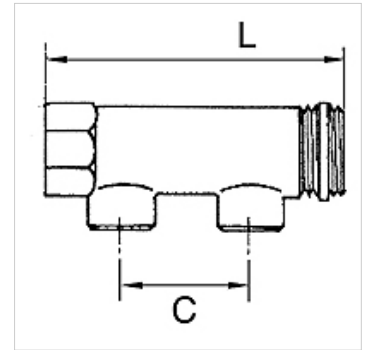

# K-VTST 2 AB MS

Distributor pieces, brass, with 2 outlets

**HANSA FLEX**

## Osobine

Priključak	G 3/4 and G 1 incl. PTFE-sealing at outer thread, G 1 1/4 without sealing
Radni pritisak	maks. 10 bara

## Artikal

Naziv	Priključak izlaza	Priključak ulaza	C (mm)	L (mm)
K- 07 40 40 49	2 x 1/2 male	2 x 3/4	50,0	110,0
K- 07 40 40 50	2 x 1/2 female	2 x 3/4	50,0	110,0
K- 07 40 40 51	2 x 1/2 male	2 x 1	50,0	113,0
K- 07 40 40 52	2 x 1/2 female	2 x 1	50,0	113,0
K- 07 40 40 53	2 x 1/2 male	2 x 1 1/4	60,0	137,0
K- 07 40 40 54	2 x 1/2 female	2 x 1 1/4	60,0	137,0