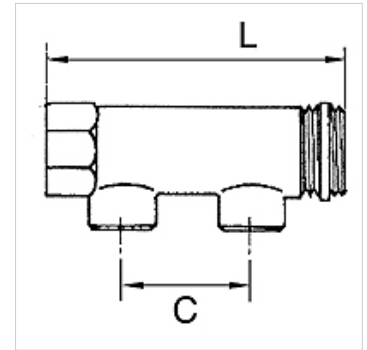

# K-VTST 2 AB MS

Distributor pieces, brass, with 2 outlets

**HANSA FLEX**

## Osobine

Priključak	G 3/4 and G 1 incl. PTFE-sealing at outer thread, G 1 1/4 without sealing
Radni pritisak	maks. 10 bara

## Artikal

Naziv	Priključak izlaza	Priključak ulaza	C (mm)	L (mm)
K- 07 40 40 49	2 x 1/2 male	2 x 3/4	50,0	110,0
K- 07 40 40 50	2 x 1/2 female	2 x 3/4	50,0	110,0
K- 07 40 40 51	2 x 1/2 male	2 x 1	50,0	113,0
K- 07 40 40 52	2 x 1/2 female	2 x 1	50,0	113,0
K- 07 40 40 53	2 x 1/2 male	2 x 1 1/4	60,0	137,0
K- 07 40 40 54	2 x 1/2 female	2 x 1 1/4	60,0	137,0