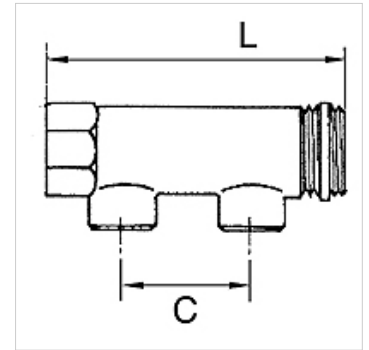

K-VTST 2 AB MS

Distributor pieces, brass, with 2 outlets

HANSA FLEX

Osobine

Priključak	G 3/4 and G 1 incl. PTFE-sealing at outer thread, G 1 1/4 without sealing
Radni pritisak	maks. 10 bara

Napomena

Ostali podaci na upit.

Opis

For assembling compressed air taps. End fittings with 1 x male and 1 x female thread, outlets optionally with male or female thread.

Artikal

Naziv	Priključak izlaza	Priključak ulaza	C (mm)	L (mm)
K- 07 40 40 49	2 x 1/2 male	2 x 3/4	50,0	110,0
K- 07 40 40 50	2 x 1/2 female	2 x 3/4	50,0	110,0
K- 07 40 40 51	2 x 1/2 male	2 x 1	50,0	113,0
K- 07 40 40 52	2 x 1/2 female	2 x 1	50,0	113,0
K- 07 40 40 53	2 x 1/2 male	2 x 1 1/4	60,0	137,0
K- 07 40 40 54	2 x 1/2 female	2 x 1 1/4	60,0	137,0