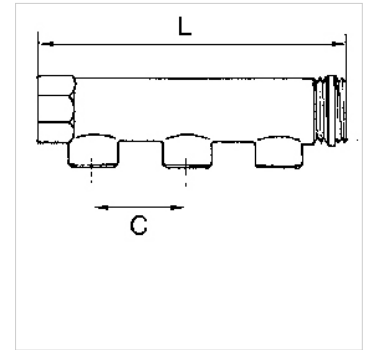

# K-VTST 3 AB MS

Distributor pieces, brass, with 3 outlets

**HANSA FLEX**

## Osobine

Priključak	G 3/4 and G 1 incl. PTFE-sealing at outer thread, G 1 1/4 without sealing
Radni pritisak	maks. 10 bara

## Artikal

Naziv	Priključak izlaza	Priključak ulaza	C (mm)	L (mm)
K- 07 40 40 55	3 x 1/2 male	2 x 3/4	50,0	160,0
K- 07 40 40 56	3 x 1/2 female	2 x 3/4	50,0	160,0
K- 07 40 40 57	3 x 1/2 male	2 x 1	50,0	163,0
K- 07 40 40 58	3 x 1/2 female	2 x 1	50,0	163,0
K- 07 40 40 59	3 x 1/2 male	2 x 1 1/4	60,0	197,0
K- 07 40 40 60	3 x 1/2 female	2 x 1 1/4	60,0	197,0