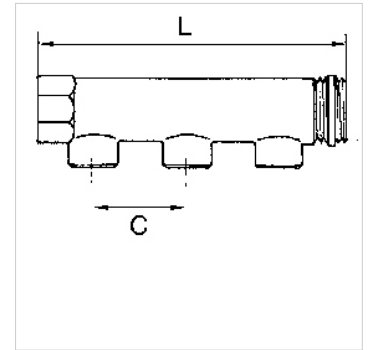

K-VTST 3 AB MS

Distributor pieces, brass, with 3 outlets

HANSA FLEX

Osobine

Priključak	G 3/4 and G 1 incl. PTFE-sealing at outer thread, G 1 1/4 without sealing
Radni pritisak	maks. 10 bara

Napomena

Ostali podaci na upit.

Opis

For assembling compressed air taps. End fittings with 1 x male and 1 x female thread, outlets optionally with male or female thread.

Artikal

Naziv	Priključak izlaza	Priključak ulaza	C (mm)	L (mm)
K- 07 40 40 55	3 x 1/2 male	2 x 3/4	50,0	160,0
K- 07 40 40 56	3 x 1/2 female	2 x 3/4	50,0	160,0
K- 07 40 40 57	3 x 1/2 male	2 x 1	50,0	163,0
K- 07 40 40 58	3 x 1/2 female	2 x 1	50,0	163,0
K- 07 40 40 59	3 x 1/2 male	2 x 1 1/4	60,0	197,0
K- 07 40 40 60	3 x 1/2 female	2 x 1 1/4	60,0	197,0