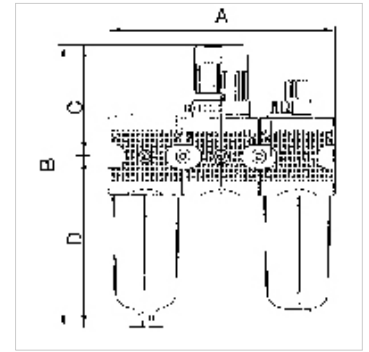

K-WTEH 3-TLG PC-BEHAEL SCHUTZK MULT

Service units, 3-piece with polycarbonate bowl and bowl guard

HANSA FLEX

Osobine

Ulazni pritisak	Max. 16 bar (polycarbonate bowl), Max. 20 bar (metal bowl)
Temperatura medija	max. 60 °C
Temperatura okoline	Max. 60 °C
Širina pora u elementu filtera	5 µm (BG 1 / BG 2), 40 µm (BG 3)
Zaptivni materijal	NBR
Poklopac opruge	POM-brass
Kučište	Die-cast zinc, Aluminium for G 1 variant
Naglavak za kapljanje	PA (polycarbonate bowl), Zinc-glass-NBR (metal bowl)
Drain valve	Semi-automatic
Merenje vrednosti protoka	At P1 = 8 bar, P2 = 6 bar and pressure drop $\Delta p = 1$ bar

Napomena

Ostali podaci na upit.

Opis

Three-piece service units consisting of a reversible diaphragm pressure regulator, independent of inlet pressure, with self-relieving design, centrifugal separator and proportional lubricator.

Napomene u vezi porudžbine

3-piece service units are also available in other control ranges (0.1 - 3 bar, 0.2 - 6 bar and 0.5 - 16 bar) and in lockable version. Please ask for more information.

Dodatne informacije

1500 l/min: P1: 10 bar, P2: 7 bar, $\Delta p \leq 0.1$ bar.

Artikal

Naziv	Navoj	Opseg regulacije	Protok (L/min)	A (mm)	B	C (mm)	D (mm)	DN	Konstrukciona veličina
K- 07 25 01 12	G 1/4	0.5 - 10 bar	1100	137,8	192,1 mm	67,0	125,1	6	1
K- 07 25 01 15	G 3/8	0.5 - 10 bar	1100	137,8	192,1 mm	67,0	125,1	10	1
K- 07 25 01 18	G 1/2	0.5 - 10 bar	3000	200,8	246,3 mm	99,0	147,3	15	2
K- 07 25 01 21	G 3/4	0.5 - 10 bar	3000	200,8	246,3 mm	99,0	147,3	25	2
K- 07 25 01 24	G 1	0.5 - 10 bar	11300	300,0	381,4 mm	128,0	253,8	25	3