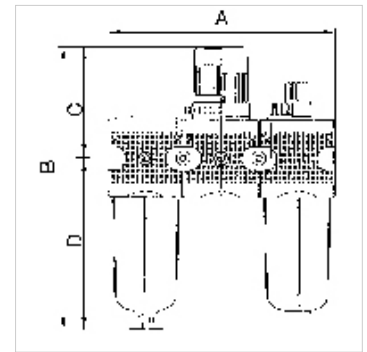

K-WTEH 3-TLG PC-BEHAEL SCHUTZK MULT

Service units, 3-piece with polycarbonate bowl and bowl guard

HANSA FLEX

Osobine

Ulazni pritisak	Max. 16 bar (polycarbonate bowl), Max. 20 bar (metal bowl)
Temperatura medija	max. 60 °C
Temperatura okoline	Max. 60 °C
Širina pora u elementu filtera	5 µm (BG 1 / BG 2), 40 µm (BG 3)
Zaptivni materijal	NBR
Poklopac opruge	POM-brass
Kučište	Die-cast zinc, Aluminium for G 1 variant
Naglavak za kapljanje	PA (polycarbonate bowl), Zinc-glass-NBR (metal bowl)
Drain valve	Semi-automatic
Merenje vrednosti protoka	At P1 = 8 bar, P2 = 6 bar and pressure drop $\Delta p = 1$ bar

Napomena

Ostali podaci na upit.

Opis

Three-piece service units consisting of a reversible diaphragm pressure regulator, independent of inlet pressure, with self-relieving design, centrifugal separator and proportional lubricator.

Napomene u vezi porudžbine

3-piece service units are also available in other control ranges (0.1 - 3 bar, 0.2 - 6 bar and 0.5 - 16 bar) and in lockable version. Please ask for more information.

Dodatne informacije

1500 l/min: P1: 10 bar, P2: 7 bar, $\Delta p \leq 0.1$ bar.

Artikal

Naziv	Navoj	Opseg regulacije	Protok (L/min)	A (mm)	B	C (mm)	D (mm)	DN	Konstrukciona veličina
K- 07 25 01 12	G 1/4	0.5 - 10 bar	1100	137,8	192,1 mm	67,0	125,1	6	1
K- 07 25 01 15	G 3/8	0.5 - 10 bar	1100	137,8	192,1 mm	67,0	125,1	10	1
K- 07 25 01 18	G 1/2	0.5 - 10 bar	3000	200,8	246,3 mm	99,0	147,3	15	2
K- 07 25 01 21	G 3/4	0.5 - 10 bar	3000	200,8	246,3 mm	99,0	147,3	25	2
K- 07 25 01 24	G 1	0.5 - 10 bar	11300	300,0	381,4 mm	128,0	253,8	25	3