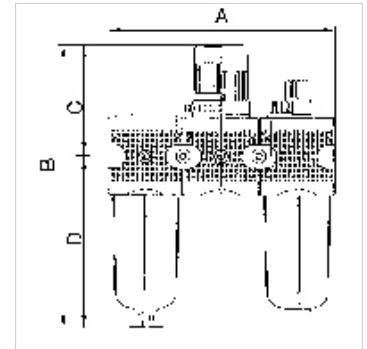

K-WTEH 3-TLG MET SICH TROPF MULTIFI

Service units, 3-piece with metal bowl and sight glass, metal sight dome

HANSA FLEX

Osobine

Ulazni pritisak	Max. 16 bar (polycarbonate bowl), Max. 20 bar (metal bowl)
Temperatura medija	max. 60 °C
Temperatura okoline	Max. 60 °C
Širina pora u elementu filtera	5 µm (BG 1 / BG 2), 40 µm (BG 3)
Zaptivni materijal	NBR
Poklopac opruge	POM-brass
Kučište	Die-cast zinc, Aluminium for G 1 variant
Naglavak za kapljanje	PA (polycarbonate bowl), Zinc-glass-NBR (metal bowl)
Drain valve	Semi-automatic
Merenje vrednosti protoka	At P1 = 8 bar, P2 = 6 bar and pressure drop $\Delta p = 1$ bar

Napomena

Ostali podaci na upit.

Opis

Three-piece service units consisting of a reversible diaphragm pressure regulator, independent of inlet pressure, with self-relieving design, centrifugal separator and proportional lubricator.

Napomene u vezi porudžbine

3-piece service units are also available in other control ranges (0.1 - 3 bar, 0.2 - 6 bar and 0.5 - 16 bar) and in lockable version. Please ask for more information.

Dodatne informacije

1500 l/min: P1: 10 bar, P2: 7 bar, $\Delta p \leq 0.1$ bar.

Artikal

Naziv	Navoj	Opseg regulacije	Protok (L/min)	A (mm)	B	C (mm)	D (mm)	DN	Konstrukciona veličina
K- 07 25 01 11	G 1/4	0.5 - 10 bar	1100	138,0	196,0 mm	67,0	129,0	6	1
K- 07 25 01 14	G 3/8	0.5 - 10 bar	1100	138,0	196,0 mm	67,0	129,0	10	1
K- 07 25 01 17	G 1/2	0.5 - 10 bar	3000	202,0	248,0 mm	97,0	151,0	15	2
K- 07 25 01 20	G 3/4	0.5 - 10 bar	3000	202,0	248,0 mm	97,0	151,0	20	2
K- 07 25 01 23	G 1	0.5 - 10 bar	11300	300,0	385,0 mm	128,0	257,0	25	3