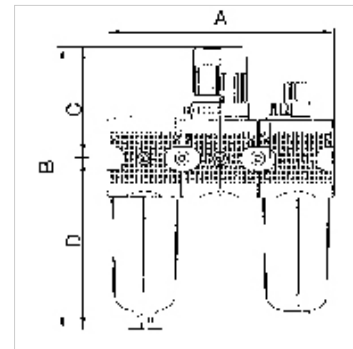

K-WTEH 3-TLG MET SICH TROPF MULTIFI

Service units, 3-piece with metal bowl and sight glass, metal sight dome

HANSA FLEX

Osobine

Ulazni pritisak	Max. 16 bar (polycarbonate bowl), Max. 20 bar (metal bowl)
Temperatura medija	max. 60 °C
Temperatura okoline	Max. 60 °C
Širina pora u elementu filtera	5 µm (BG 1 / BG 2), 40 µm (BG 3)
Zaptivni materijal	NBR
Poklopac opruge	POM-brass
Kučište	Die-cast zinc, Aluminium for G 1 variant
Naglavak za kapljanje	PA (polycarbonate bowl), Zinc-glass-NBR (metal bowl)
Drain valve	Semi-automatic
Merenje vrednosti protoka	At P1 = 8 bar, P2 = 6 bar and pressure drop $\Delta p = 1$ bar

Napomena

Ostali podaci na upit.

Opis

Three-piece service units consisting of a reversible diaphragm pressure regulator, independent of inlet pressure, with self-relieving design, centrifugal separator and proportional lubricator.

Napomene u vezi porudžbine

3-piece service units are also available in other control ranges (0.1 - 3 bar, 0.2 - 6 bar and 0.5 - 16 bar) and in lockable version. Please ask for more information.

Dodatne informacije

1500 l/min: P1: 10 bar, P2: 7 bar, $\Delta p \leq 0.1$ bar.

Artikal

Naziv	Navoj	Opseg regulacije	Protok (L/min)	A (mm)	B	C (mm)	D (mm)	DN	Konstrukciona veličina
K- 07 25 01 11	G 1/4	0.5 - 10 bar	1100	138,0	196,0 mm	67,0	129,0	6	1
K- 07 25 01 14	G 3/8	0.5 - 10 bar	1100	138,0	196,0 mm	67,0	129,0	10	1
K- 07 25 01 17	G 1/2	0.5 - 10 bar	3000	202,0	248,0 mm	97,0	151,0	15	2
K- 07 25 01 20	G 3/4	0.5 - 10 bar	3000	202,0	248,0 mm	97,0	151,0	20	2
K- 07 25 01 23	G 1	0.5 - 10 bar	11300	300,0	385,0 mm	128,0	257,0	25	3