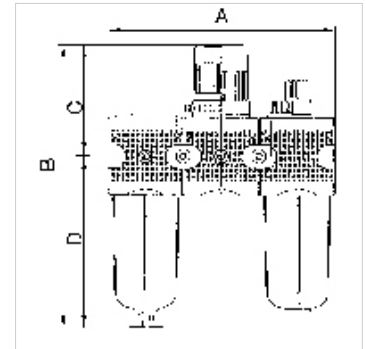

K-WTEH 3-TLG MET SICH TROPF MULTIFI

Service units, 3-piece with metal bowl and sight glass, metal sight dome

HANSA FLEX

Osobine

Ulazni pritisak	Max. 16 bar (polycarbonate bowl), Max. 20 bar (metal bowl)
Temperatura medija	max. 60 °C
Temperatura okoline	Max. 60 °C
Širina pora u elementu filtera	5 µm (BG 1 / BG 2), 40 µm (BG 3)
Zaptivni materijal	NBR
Poklopac opruge	POM-brass
Kučište	Die-cast zinc, Aluminium for G 1 variant
Naglavak za kapljanje	PA (polycarbonate bowl), Zinc-glass-NBR (metal bowl)
Drain valve	Semi-automatic
Merenje vrednosti protoka	At P1 = 8 bar, P2 = 6 bar and pressure drop $\Delta p = 1$ bar

Napomena

Ostali podaci na upit.

Opis

Three-piece service units consisting of a reversible diaphragm pressure regulator, independent of inlet pressure, with self-relieving design, centrifugal separator and proportional lubricator.

Napomene u vezi porudžbine

3-piece service units are also available in other control ranges (0.1 - 3 bar, 0.2 - 6 bar and 0.5 - 16 bar) and in lockable version. Please ask for more information.

Dodatne informacije

1500 l/min: P1: 10 bar, P2: 7 bar, $\Delta p \leq 0.1$ bar.

Artikal

Naziv	Navoj	Opseg regulacije	Protok (L/min)	A (mm)	B	C (mm)	D (mm)	DN	Konstrukciona veličina
K- 07 25 01 11	G 1/4	0.5 - 10 bar	1100	138,0	196,0 mm	67,0	129,0	6	1
K- 07 25 01 14	G 3/8	0.5 - 10 bar	1100	138,0	196,0 mm	67,0	129,0	10	1
K- 07 25 01 17	G 1/2	0.5 - 10 bar	3000	202,0	248,0 mm	97,0	151,0	15	2
K- 07 25 01 20	G 3/4	0.5 - 10 bar	3000	202,0	248,0 mm	97,0	151,0	20	2
K- 07 25 01 23	G 1	0.5 - 10 bar	11300	300,0	385,0 mm	128,0	257,0	25	3