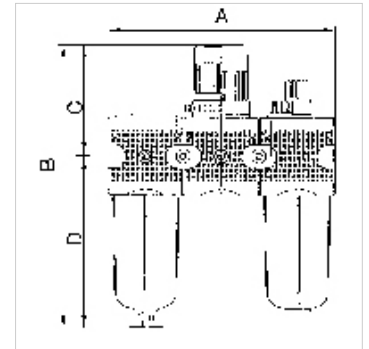

K-WTEH 3-TLG MET SICH TROPF MULTIFI

Service units, 3-piece with metal bowl and sight glass, metal sight dome

HANSA FLEX

Osobine

Ulazni pritisak	Max. 16 bar (polycarbonate bowl), Max. 20 bar (metal bowl)
Temperatura medija	max. 60 °C
Temperatura okoline	Max. 60 °C
Širina pora u elementu filtera	5 µm (BG 1 / BG 2), 40 µm (BG 3)
Zaptivni materijal	NBR
Poklopac opruge	POM-brass
Kučište	Die-cast zinc, Aluminium for G 1 variant
Naglavak za kapljanje	PA (polycarbonate bowl), Zinc-glass-NBR (metal bowl)
Drain valve	Semi-automatic
Merenje vrednosti protoka	At P1 = 8 bar, P2 = 6 bar and pressure drop $\Delta p = 1$ bar

Napomena

Ostali podaci na upit.

Opis

Three-piece service units consisting of a reversible diaphragm pressure regulator, independent of inlet pressure, with self-relieving design, centrifugal separator and proportional lubricator.

Napomene u vezi porudžbine

3-piece service units are also available in other control ranges (0.1 - 3 bar, 0.2 - 6 bar and 0.5 - 16 bar) and in lockable version. Please ask for more information.

Dodatne informacije

1500 l/min: P1: 10 bar, P2: 7 bar, $\Delta p \leq 0.1$ bar.

Artikal

Naziv	Navoj	Opseg regulacije	Protok (L/min)	A (mm)	B	C (mm)	D (mm)	DN	Konstrukciona veličina
K- 07 25 01 11	G 1/4	0.5 - 10 bar	1100	138,0	196,0 mm	67,0	129,0	6	1
K- 07 25 01 14	G 3/8	0.5 - 10 bar	1100	138,0	196,0 mm	67,0	129,0	10	1
K- 07 25 01 17	G 1/2	0.5 - 10 bar	3000	202,0	248,0 mm	97,0	151,0	15	2
K- 07 25 01 20	G 3/4	0.5 - 10 bar	3000	202,0	248,0 mm	97,0	151,0	20	2
K- 07 25 01 23	G 1	0.5 - 10 bar	11300	300,0	385,0 mm	128,0	257,0	25	3