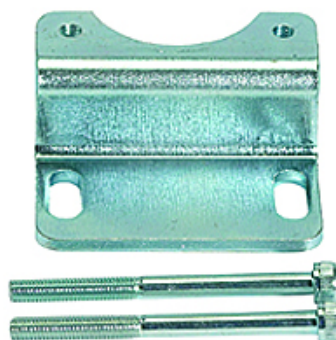

K-HALTERBAUSATZ MULTIFIX

Holder

HANSA FLEX

Opis

Holder

Artikal

Naziv	Opis	Konstruktivna veličina
K- 07 25 01 90	Mounting bracket with 2 screws	1
K- 07 25 01 91	Mounting bracket with 2 screws	2
K- 07 25 01 92	Mounting bracket with 2 screws	3

Je rezervni deo za sledeće proizvode

K-DRG MULTIFIX	Pressure regulators
K-DRG PNEU FERNGEST MULTIFIX	Pressure regulators with pneumatic remote control
K-FI REGL PC-BEHAEL MANO MULTIFIX	Filter regulators with polycarbonate bowl and pressure gauge
K-FI REGL PC-BEHAEL S MANO MULTIFIX	Filter regulators with polycarbonate bowl, bowl guard and pressure gauge
K-FI REGL METALLBEHAEL S MANO MULTIF	Filter regulators with metal bowl and sight glass, incl. pressure gauge
K-FI PC-BEHAELTER MULTIFIX	Filters with polycarbonate bowl
K-FI PC-BEHAELTER SCHUTZK MULTIFIX	Filters with polycarbonate bowl and bowl guard
K-FI METALLBEHAELTER SICHT MULTIFIX	Filters with metal bowl and sight glass
K-NEBELOELER PC-BEHAELTER MULTIFIX	Oil-mist lubricators with polycarbonate bowl
K-NEBELOELER PC-BEHAEL S MULTIFIX	Oil-mist lubricators with polycarbonate bowl and bowl guard
K-NEBELOEL METALLBEHAEL S T MULTIFIX	Oil-mist lubricators with metal bowl and sight glass, metal sight dome
K-WTEH 2-TLG PC-BEHAEL MULTIFIX	Service units, 2-piece with polycarbonate bowl