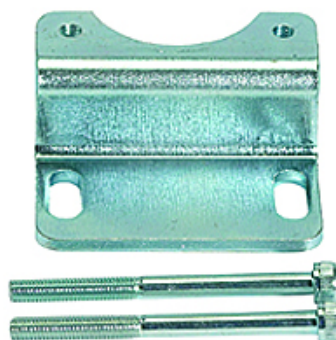

K-HALTERBAUSATZ MULTIFIX

Holder

HANSA FLEX

Opis

Holder

Artikal

| Naziv | Opis | Konstruktivna veličina |
|----------------|--------------------------------|------------------------|
| K- 07 25 01 90 | Mounting bracket with 2 screws | 1 |
| K- 07 25 01 91 | Mounting bracket with 2 screws | 2 |
| K- 07 25 01 92 | Mounting bracket with 2 screws | 3 |

je rezervni deo za sledeće proizvode

| | |
|-------------------------------------|--|
| K-DRG MULTIFIX | Pressure regulators |
| K-DRG PNEU FERNGEST MULTIFIX | Pressure regulators with pneumatic remote control |
| K-FI REGL PC-BEHAEL MANO MULTIFIX | Filter regulators with polycarbonate bowl and pressure gauge |
| K-FI REGL PC-BEHAEL S MANO MULTIFIX | Filter regulators with polycarbonate bowl, bowl guard and pressure gauge |
| K-FI REGL METALLBEHAE S MANO MULTIF | Filter regulators with metal bowl and sight glass, incl. pressure gauge |
| K-FI PC-BEHAELTER MULTIFIX | Filters with polycarbonate bowl |
| K-FI PC-BEHAELTER SCHUTZK MULTIFIX | Filters with polycarbonate bowl and bowl guard |
| K-FI METALLBEHAELTER SICHT MULTIFIX | Filters with metal bowl and sight glass |
| K-NEBELOELER PC-BEHAELTER MULTIFIX | Oil-mist lubricators with polycarbonate bowl |
| K-NEBELOELER PC-BEHAEL S MULTIFIX | Oil-mist lubricators with polycarbonate bowl and bowl guard |
| K-NEBELOEL METALLBEHAE S T MULTIFIX | Oil-mist lubricators with metal bowl and sight glass, metal sight dome |
| K-WTEH 2-TLG PC-BEHAEL MULTIFIX | Service units, 2-piece with polycarbonate bowl |