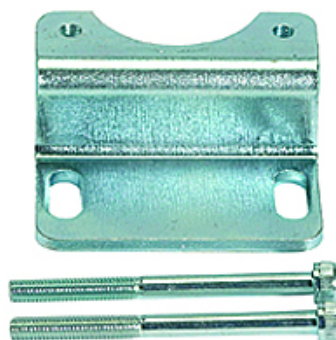

K-HALTERBAUSATZ MULTIFIX

Holder

HANSA FLEX

Opis

Holder

Artikal

Naziv	Opis	Konstruktivna veličina
K- 07 25 01 90	Mounting bracket with 2 screws	1
K- 07 25 01 91	Mounting bracket with 2 screws	2
K- 07 25 01 92	Mounting bracket with 2 screws	3

Je rezervni deo za sledeće proizvode

K-DRG MULTIFIX	Pressure regulators
K-DRG PNEU FERNGEST MULTIFIX	Pressure regulators with pneumatic remote control
K-FI REGL PC-BEHAEL MANO MULTIFIX	Filter regulators with polycarbonate bowl and pressure gauge
K-FI REGL PC-BEHAEL S MANO MULTIFIX	Filter regulators with polycarbonate bowl, bowl guard and pressure gauge
K-FI REGL METALLBEHAE S MANO MULTIF	Filter regulators with metal bowl and sight glass, incl. pressure gauge
K-FI PC-BEHAELTER MULTIFIX	Filters with polycarbonate bowl
K-FI PC-BEHAELTER SCHUTZK MULTIFIX	Filters with polycarbonate bowl and bowl guard
K-FI METALLBEHAELTER SICHT MULTIFIX	Filters with metal bowl and sight glass
K-NEBELOELER PC-BEHAELTER MULTIFIX	Oil-mist lubricators with polycarbonate bowl
K-NEBELOELER PC-BEHAEL S MULTIFIX	Oil-mist lubricators with polycarbonate bowl and bowl guard
K-NEBELOEL METALLBEHAE S T MULTIFIX	Oil-mist lubricators with metal bowl and sight glass, metal sight dome
K-WTEH 2-TLG PC-BEHAEL MULTIFIX	Service units, 2-piece with polycarbonate bowl