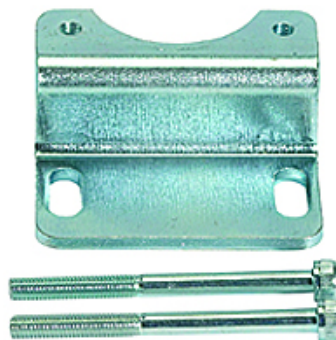

# K-HALTERBAUSATZ MULTIFIX

Holder

**HANSA FLEX**

## Opis

Holder

## Artikal

Naziv	Opis	Konstruktivna veličina
K- 07 25 01 90	Mounting bracket with 2 screws	1
K- 07 25 01 91	Mounting bracket with 2 screws	2
K- 07 25 01 92	Mounting bracket with 2 screws	3

## Je rezervni deo za sledeće proizvode

K-DRG MULTIFIX	Pressure regulators
K-DRG PNEU FERNGEST MULTIFIX	Pressure regulators with pneumatic remote control
K-FI REGL PC-BEHAEL MANO MULTIFIX	Filter regulators with polycarbonate bowl and pressure gauge
K-FI REGL PC-BEHAEL S MANO MULTIFIX	Filter regulators with polycarbonate bowl, bowl guard and pressure gauge
K-FI REGL METALLBEHAE S MANO MULTIF	Filter regulators with metal bowl and sight glass, incl. pressure gauge
K-FI PC-BEHAELTER MULTIFIX	Filters with polycarbonate bowl
K-FI PC-BEHAELTER SCHUTZK MULTIFIX	Filters with polycarbonate bowl and bowl guard
K-FI METALLBEHAELTER SICHT MULTIFIX	Filters with metal bowl and sight glass
K-NEBELOELER PC-BEHAELTER MULTIFIX	Oil-mist lubricators with polycarbonate bowl
K-NEBELOELER PC-BEHAEL S MULTIFIX	Oil-mist lubricators with polycarbonate bowl and bowl guard
K-NEBELOEL METALLBEHAE S T MULTIFIX	Oil-mist lubricators with metal bowl and sight glass, metal sight dome
K-WTEH 2-TLG PC-BEHAEL MULTIFIX	Service units, 2-piece with polycarbonate bowl