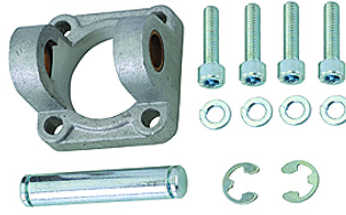

K-SCHWENKGABELBEFESTIG

Female hinge model

HANSA FLEX

Osobine

Propis ISO 15552

Artikal

Naziv	Ø klipa	Verzija
K- 07 15 21 66	32 mm	With four screws, one pin and snap rings
K- 07 15 21 67	40 mm	With four screws, one pin and snap rings
K- 07 15 21 68	50 mm	With four screws, one pin and snap rings
K- 07 15 21 69	63 mm	With four screws, one pin and snap rings
K- 07 15 21 70	80 mm	With four screws, one pin and snap rings
K- 07 15 21 90	100 mm	With four screws, one pin and snap rings
K- 07 15 21 91	125 mm	With four screws, one pin and snap rings

je oprema za sledeće proizvode

K-NORMZYLINDER Standard cylinders