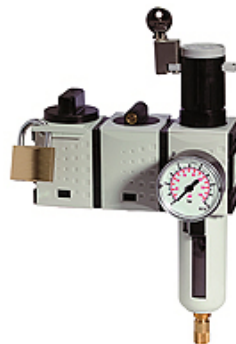

# K-WTST SAFETY BK SCHA AN FILR HANSA

SAFETY service unit sets, comprising a ball valve with silencer, start-up valve and filter regulator

**HANSA FLEX**

## Osobine

Ulazni pritisak	2.5 - 16 bar
Izlazni pritisak	0.5 - 8 bar
Temperaturni opseg	-10 °C to +50 °C
Mediji	Komprimovani vazduh
Zaptivni materijal	NBR
Priključni navoj	Material: Die-cast zinc
Posuda	Polycarbonate (with bayonet lock) and bowl guard
Element filtera	Cellpor (PE) 5 µm
Kućište	Material: Grivory® (PA 66)
Membrana	NBR
Sopstvena potrošnja vazduha	Max. 1.5 l/min (depending on secondary pressure)
Merenje vrednosti protoka	At P1 = 10 bar, P2 = 6.3 bar and pressure drop $\Delta p = 1$ bar
Priključak za odzračivanje Kuglični ventil	Silencer

## Opis

These compressed air service unit sets, comprising a ball valve with silencer, a start-up valve and one out of a pressure regulator, filter regulator or service unit, meet even the strictest requirements for operating reliability and accident prevention!