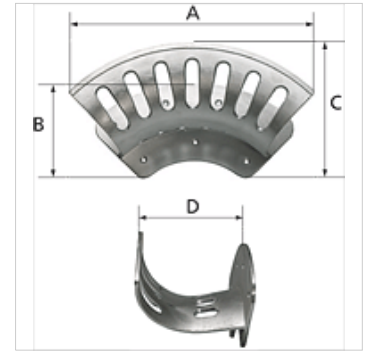

K-SCHLAUCHHALTER ALU

Hose holders, aluminium unpainted

HANSA FLEX

Osobine

Materijal Aluminium, unpainted

Napomena

In combination with the rounded holder design, the fact that a small hose holder can be placed inside a large one, or a medium hose holder inside a maxi one, creates extra storage capacity without any increase in the space required.

Opis

Easy mounting on the wall with variable hole pattern (7 drilled holes). Suitable for holding hoses, cables or ropes. Unpainted. Countersunk holes guarantee a smooth surface in the mounting area.

Artikal

Naziv	Veličina	A (mm)	B (mm)	C (mm)	D (mm)	maks. količina prijema creva
K- 07 10 09 88	Small	189,0	86,0	82,0	70,0	For DN 6, 35-40 m
K- 07 10 09 89	Medium	254,0	113,0	108,0	106,0	For DN 9, 45-50 m
K- 07 10 09 90	Large	350,0	151,0	145,0	136,0	For DN 13, 45-50 m
K- 07 10 09 91	Maxi	389,0	170,0	160,0	188,0	For DN 26, 35-40 m