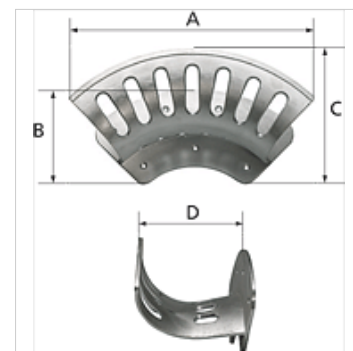

K-SCHLAUCHHALTER ALU

Hose holders, aluminium unpainted

HANSA FLEX

Osobine

Materijal Aluminium, unpainted

Napomena

In combination with the rounded holder design, the fact that a small hose holder can be placed inside a large one, or a medium hose holder inside a maxi one, creates extra storage capacity without any increase in the space required.

Opis

Easy mounting on the wall with variable hole pattern (7 drilled holes). Suitable for holding hoses, cables or ropes. Unpainted. Countersunk holes guarantee a smooth surface in the mounting area.

Artikal

Naziv	Veličina	A (mm)	B (mm)	C (mm)	D (mm)	maks. količina prijema creva
K- 07 10 09 88	Small	189,0	86,0	82,0	70,0	For DN 6, 35-40 m
K- 07 10 09 89	Medium	254,0	113,0	108,0	106,0	For DN 9, 45-50 m
K- 07 10 09 90	Large	350,0	151,0	145,0	136,0	For DN 13, 45-50 m
K- 07 10 09 91	Maxi	389,0	170,0	160,0	188,0	For DN 26, 35-40 m