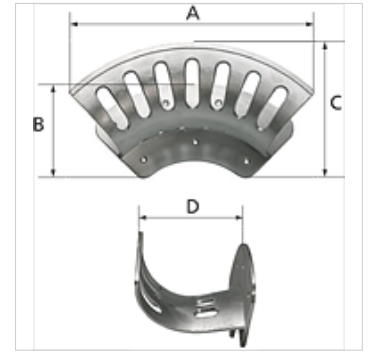

## Osobine

Materijal Aluminium, unpainted

## Napomena

In combination with the rounded holder design, the fact that a small hose holder can be placed inside a large one, or a medium hose holder inside a maxi one, creates extra storage capacity without any increase in the space required.

## Opis

Easy mounting on the wall with variable hole pattern (7 drilled holes). Suitable for holding hoses, cables or ropes. Unpainted. Countersunk holes guarantee a smooth surface in the mounting area.

## Artikal

| Naziv          | Veličina | A<br>(mm) | B<br>(mm) | C<br>(mm) | D<br>(mm) | maks. količina prijema creva |
|----------------|----------|-----------|-----------|-----------|-----------|------------------------------|
| K- 07 10 09 88 | Small    | 189,0     | 86,0      | 82,0      | 70,0      | For DN 6, 35-40 m            |
| K- 07 10 09 89 | Medium   | 254,0     | 113,0     | 108,0     | 106,0     | For DN 9, 45-50 m            |
| K- 07 10 09 90 | Large    | 350,0     | 151,0     | 145,0     | 136,0     | For DN 13, 45-50 m           |
| K- 07 10 09 91 | Maxi     | 389,0     | 170,0     | 160,0     | 188,0     | For DN 26, 35-40 m           |