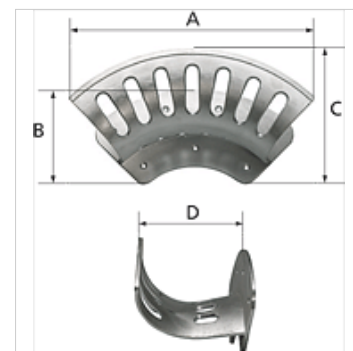

## Osobine

Materijal Aluminium, unpainted

## Napomena

In combination with the rounded holder design, the fact that a small hose holder can be placed inside a large one, or a medium hose holder inside a maxi one, creates extra storage capacity without any increase in the space required.

## Opis

Easy mounting on the wall with variable hole pattern (7 drilled holes). Suitable for holding hoses, cables or ropes. Unpainted. Countersunk holes guarantee a smooth surface in the mounting area.

## Artikal

Naziv	Veličina	A (mm)	B (mm)	C (mm)	D (mm)	maks. količina prijema creva
K- 07 10 09 88	Small	189,0	86,0	82,0	70,0	For DN 6, 35-40 m
K- 07 10 09 89	Medium	254,0	113,0	108,0	106,0	For DN 9, 45-50 m
K- 07 10 09 90	Large	350,0	151,0	145,0	136,0	For DN 13, 45-50 m
K- 07 10 09 91	Maxi	389,0	170,0	160,0	188,0	For DN 26, 35-40 m