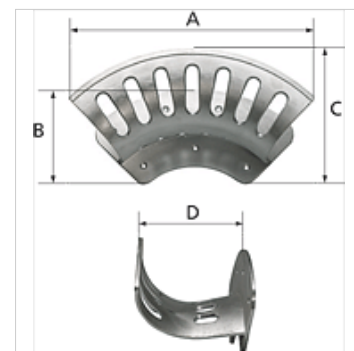

K-SCHLAUCHHALTER ALU

Hose holders, aluminium unpainted

HANSA FLEX

Osobine

Materijal Aluminium, unpainted

Napomena

In combination with the rounded holder design, the fact that a small hose holder can be placed inside a large one, or a medium hose holder inside a maxi one, creates extra storage capacity without any increase in the space required.

Opis

Easy mounting on the wall with variable hole pattern (7 drilled holes). Suitable for holding hoses, cables or ropes. Unpainted. Countersunk holes guarantee a smooth surface in the mounting area.

Artikal

Naziv	Veličina	A (mm)	B (mm)	C (mm)	D (mm)	maks. količina prijema creva
K- 07 10 09 88	Small	189,0	86,0	82,0	70,0	For DN 6, 35-40 m
K- 07 10 09 89	Medium	254,0	113,0	108,0	106,0	For DN 9, 45-50 m
K- 07 10 09 90	Large	350,0	151,0	145,0	136,0	For DN 13, 45-50 m
K- 07 10 09 91	Maxi	389,0	170,0	160,0	188,0	For DN 26, 35-40 m