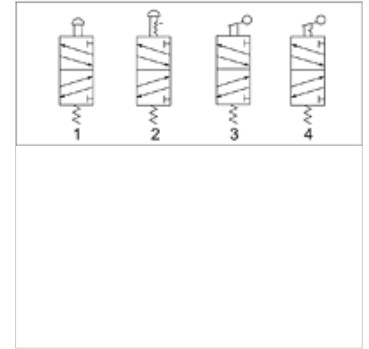

# K-WV 5/2 MANU PILZTAST SCHALT M5

5/2-way valve, manually operated, with mushroom pushbutton, monostable, for panel mounting

**HANSA FLEX**

## Osobine

Radni pritisak	0 - 10 bar
Temperaturni opseg	-20 °C to +70 °C
Merenje vrednosti protoka	At P1 = 8 bar, P2 = 6 bar and pressure drop $\Delta p = 1$ bar
Telo ventila	Aluminium alloy