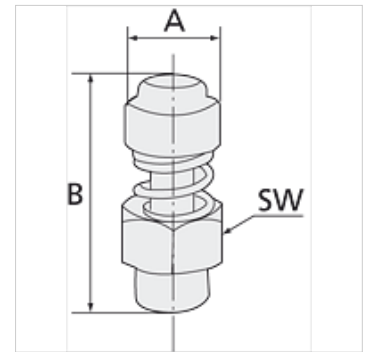

K-SCHALLDAE FEDEREINSTELLUNG

Adjustable spring silencers

HANSA FLEX

Osobine

Radni pritisak maks. 12 bara

Radna temperatura -10 °C to +80 °C

Napomena

Ostali podaci na upit.

Artikal

Naziv	Navoj	A (mm)	B maks (mm)	B min (mm)	SW
K- 07 40 34 64	G 1/8	12,0	28,0	26,0	13 mm
K- 07 40 34 65	G 1/4	14,0	32,0	30,0	15 mm
K- 07 40 34 66	G 3/8	17,0	38,0	36,0	22 mm
K- 07 40 34 67	G 1/2	17,0	39,0	37,0	22 mm
K- 07 40 34 68	G 3/4	32,0	50,0	46,0	30 mm
K- 07 40 34 69	G 1	32,0	50,0	47,0	36 mm