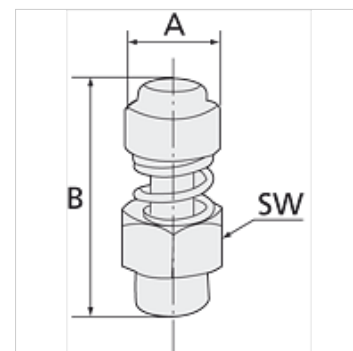

K-SCHALLDAE FEDEREINSTELLUNG

Adjustable spring silencers

HANSA FLEX

Osobine

Radni pritisak maks. 12 bara

Radna temperatura -10 °C to +80 °C

Napomena

Ostali podaci na upit.

Artikal

Naziv	Navoj	A (mm)	B maks (mm)	B min (mm)	SW
K- 07 40 34 64	G 1/8	12,0	28,0	26,0	13 mm
K- 07 40 34 65	G 1/4	14,0	32,0	30,0	15 mm
K- 07 40 34 66	G 3/8	17,0	38,0	36,0	22 mm
K- 07 40 34 67	G 1/2	17,0	39,0	37,0	22 mm
K- 07 40 34 68	G 3/4	32,0	50,0	46,0	30 mm
K- 07 40 34 69	G 1	32,0	50,0	47,0	36 mm