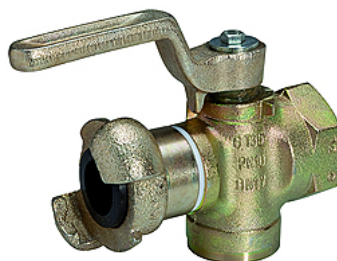

K-BKR ECKFORM KUPP IG

Plug valves with coupling, one side sealing, female threaded, with lever stop and exhaust

HANSA FLEX

Artikal

Naziv	Priključak	DN	H (mm)	L (mm)	SW (mm)
K- 07 35 05 41	G 1/2	15	93,0	131,0	41
K- 07 35 05 42	G 3/4	17	93,0	124,0	41
K- 07 35 05 40	G 1	17	93,0	124,0	41