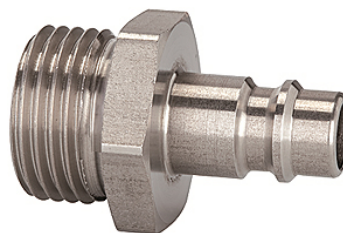

K-NIPPEL KUPPL NW7 AG VA 2

Plugs for couplings DN 7.2 - DN 7.8, stainless steel 1.4305, male

HANSA FLEX

Osobine

Materijal stainless steel 1.4305

Artikal

Naziv	Definicija	SW (mm)
K- 07 35 02 31	Plug G 1/4 male	17
K- 07 35 02 32	Plug G 3/8 male	19
K- 07 35 02 33	Plug G 1/2 male	24