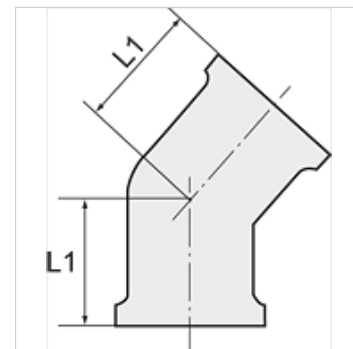

K-W45 STUECK IG IG

45° elbows, female/female

HANSA FLEX

Osobine

Radni pritisak maks. 10 bara

Radna temperatura Max. 90 °C

Napomena

Ostali podaci na upit.

Artikal

Naziv	Navoj	L1 (mm)
K- 07 40 11 40	G 3/8	21,5
K- 07 40 11 41	G 1/2	25,0
K- 07 40 11 42	G 3/4	30,0
K- 07 40 11 43	G 1	33,0