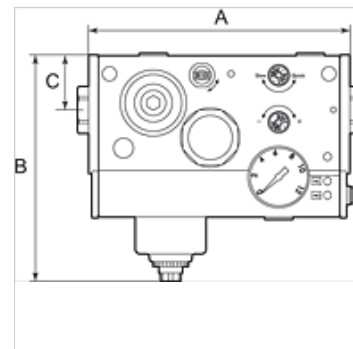

## Osobine

Ulazni pritisak	Max. 10 bar
Temperaturni opseg	-10 °C to +50 °C
Mediji	Komprimovani vazduh
Vrsta zaštite	IP 65
Radni pritisak	0.5 - 8 bar
Prekidač pritiska	Changeover contact
Širina pora u elementu filtera	20 µm
Merenje vrednosti protoka	At 6,3 bar and $\Delta p = 1$ bar

## Artikal

Naziv	Priključak	Protok (L/min)	A (mm)	B	C (mm)	Napon
K- 07 25 13 79	G 1/4	2400	165,5	144,0 mm	35,0	24 V DC (for valves and pressure switch)
K- 07 25 13 80	G 3/8	3300	165,5	144,0 mm	35,0	24 V DC (for valves and pressure switch)
K- 07 25 13 81	G 1/2"	4000	165,5	144,0 mm	35,0	24 V DC (for valves and pressure switch)