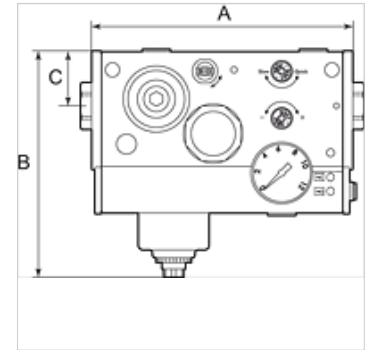

K-WTEH SERIE ONE O DRS

Service units, »ONE« Series, without pressure switch

HANSA FLEX

Osobine

Ulazni pritisak	Max. 10 bar
Temperaturni opseg	-10 °C to +50 °C
Mediji	Komprimovani vazduh
Vrsta zaštite	IP 65
Radni pritisak	0.5 - 8 bar
Prekidač pritiska	Changeover contact
Širina pora u elementu filtera	20 µm
Merenje vrednosti protoka	At 6,3 bar and $\Delta p = 1$ bar

Napomena

Ostali podaci na upit.

Opis

Multifunctional service unit with 6 or 7 functions in a single device: 3/2-way valve (manually operated), filter with automatic drain valve, air ports, pressure regulator, pressure gauge, soft start valve and optional: pressure switch. This combination of extremely good flow rates and a wide range of functions integrated in a single, compact unit saves valuable space and is unmatched by any similar product available in the market! Soft starting independently of the load and easy replacement of the filter cartridge under pressure are just two of the other outstanding features of this amazing device.

Napomene u vezi porudžbine

This unit can also be supplied with many other combinations of functions and port sizes. We will be pleased to make you an offer to match your individual specification on request!

Artikal

Naziv	Priključak	Protok (L/min)	A (mm)	B	C (mm)	Napon
K- 07 25 13 79	G 1/4	2400	165,5	144,0 mm	35,0	24 V DC (for valves and pressure switch)
K- 07 25 13 80	G 3/8	3300	165,5	144,0 mm	35,0	24 V DC (for valves and pressure switch)
K- 07 25 13 81	G 1/2"	4000	165,5	144,0 mm	35,0	24 V DC (for valves and pressure switch)