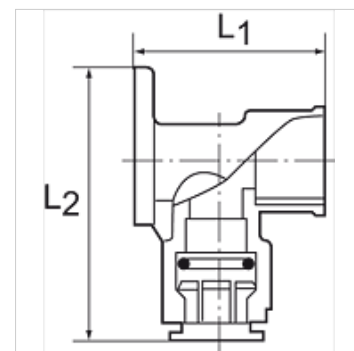

K-WANDWINKEL MS

wall elbows, brass

HANSA FLEX

Osobine

Zaptivni materijal NBR

Materijal Mesing

Dodatne informacije

A detailed brochure containing installation instructions and information about pipe sizing is available for this product range

Artikal

Naziv	Navoj	Ø za cev spolja	L1 (mm)	L2 (mm)
K- 07 10 08 65	1/2 BSP	15 mm	47,0	66,4
K- 07 10 08 66	3/4 BSP	22 mm	52,0	79,0