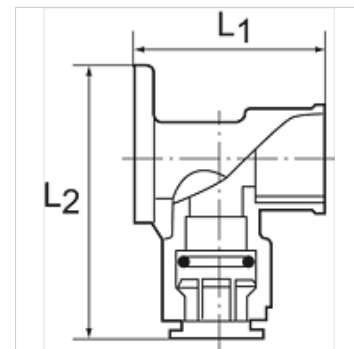

K-WANDWINKEL MS

wall elbows, brass

HANSA FLEX

Osobine

Zaptivni materijal NBR

Materijal Mesing

Dodatne informacije

A detailed brochure containing installation instructions and information about pipe sizing is available for this product range

Artikal

Naziv	Navoj	Ø za cev spolja	L1 (mm)	L2 (mm)
K- 07 10 08 65	1/2 BSP	15 mm	47,0	66,4
K- 07 10 08 66	3/4 BSP	22 mm	52,0	79,0