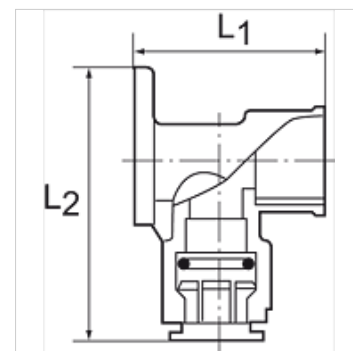

K-WANDWINKEL MS

wall elbows, brass

HANSA FLEX

Osobine

Zaptivni materijal	NBR
Materijal	Mesing

Dodatne informacije

A detailed brochure containing installation instructions and information about pipe sizing is available for this product range

Artikal

Naziv	Navoj	Ø za cev spolja	L1 (mm)	L2 (mm)
K- 07 10 08 65	1/2 BSP	15 mm	47,0	66,4
K- 07 10 08 66	3/4 BSP	22 mm	52,0	79,0