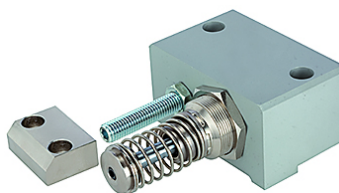

# K-EINST ENDLAG STOSSDAEMPFER

Adjustable limit switch and shock absorber

**HANSA FLEX**

## Osobine

Konstrukcija Anodised aluminium

## Dodatne informacije

Important: The scope of supply does not include a connector. Please order separately.

Adjustable limit switches with shock absorber available on request.