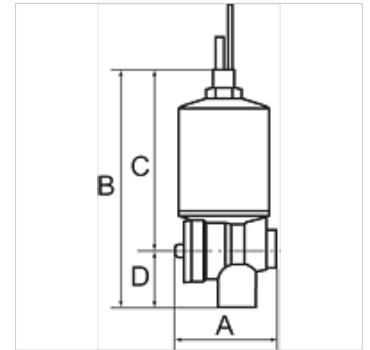

K-ABLASSVENTIL AUTO

Fully-automatic drain valve with Adapter G 1/8

HANSA FLEX

Osobine

Radni pritisak	min. 4 bar, max. 16 bar
Mediji	Condensate (emulsion)
Priključak posude	G 1/8 male
Radna temperatura	0 °C to +90 °C
Položaj ugradnje	Bowl mounted- vertical ± 10%
Materijal	Hood :aus Messing, Gehäuse aus Kunststoff (PA)

Napomena

Ostali podaci na upit.

Opis

For all size G 1/4 or larger filters, filter regulators, service units and combined units. Not suitable for our miniature Series nor for the »multifix« Series. Easier to mount than the standard manual drain valve.