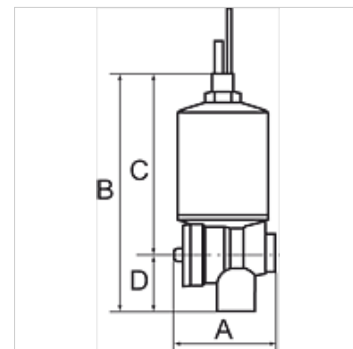

K-ABLASSVENTIL AUTO

Fully-automatic drain valve with Adapter G 1/8

HANSA FLEX

Osobine

Radni pritisak	min. 4 bar, max. 16 bar
Mediji	Condensate (emulsion)
Priključak posude	G 1/8 male
Radna temperatura	0 °C to +90 °C
Položaj ugradnje	Bowl mounted- vertical ± 10%
Materijal	Hood :aus Messing, Gehäuse aus Kunststoff (PA)

Napomena

Ostali podaci na upit.

Opis

For all size G 1/4 or larger filters, filter regulators, service units and combined units. Not suitable for our miniature Series nor for the »multifix« Series. Easier to mount than the standard manual drain valve.