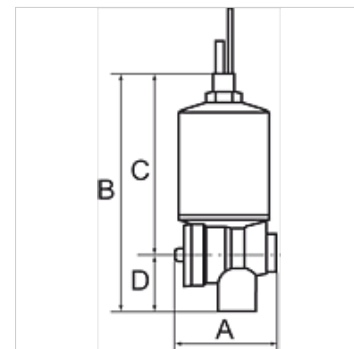

K-ABLASSVENTIL AUTO

Fully-automatic drain valve with Adapter G 1/8

HANSA FLEX

Osobine

Radni pritisak	min. 4 bar, max. 16 bar
Mediji	Condensate (emulsion)
Priključak posude	G 1/8 male
Radna temperatura	0 °C to +90 °C
Položaj ugradnje	Bowl mounted- vertical ± 10%
Materijal	Hood : aus Messing, Gehäuse aus Kunststoff (PA)

Napomena

Ostali podaci na upit.

Opis

For all size G 1/4 or larger filters, filter regulators, service units and combined units. Not suitable for our miniature Series nor for the »multifix« Series. Easier to mount than the standard manual drain valve.