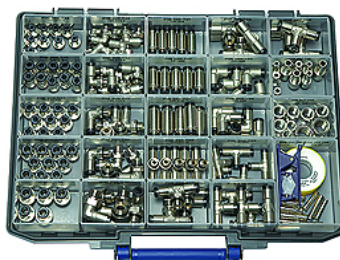

# K-BOX CLICK-CLOCK

Boxed set - click-clock

**HANSA FLEX**

## Osobine

Radni pritisak	Max. 16 bar
Radna temperatura	-20 °C to +80 °C
Materijal	Mesing, niklovan
Pritisni prsten	Hostaform
O-prsten	NBR
Stezni prsten	Stainless steel

## Opis

45 male connectors G 1/8-4, G 1/8-6, G 1/4-8, G 3/8-8<br>35 swivel type male elbows G 1/8-4, G 1/8-6, G 1/4-6, G 1/4-8, G 3/8-8<br>15 unions 4, 6, 8 mm<br>10 union elbows 6, 8 mm<br>15 union tees 4, 6, 8 mm<br>15 swivel type male branch tees G 1/8-6, G 1/4-6, G 1/4-8<br>9 reducers with push-in plug 8/6, 10/6, 10/8<br>10 plugs 6, 8 mm<br>10 sockets G 1/8, G 1/4, G 3/8<br>1 PTFE-sealing tape<br>1 hose cutter

## Artikal

Naziv	Definicija
K- 07 40 35 24	Boxed set, >click-clock< Series push-in fittings