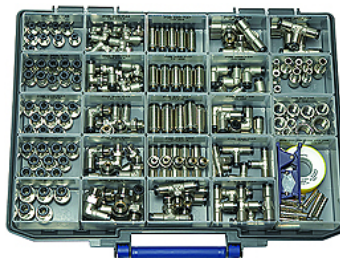

# K-BOX CLICK-CLOCK

Boxed set - click-clock

**HANSA FLEX**

## Osobine

Radni pritisak	Max. 16 bar
Radna temperatura	-20 °C to +80 °C
Materijal	Mesing, niklovan
Pritisni prsten	Hostaform
O-prsten	NBR
Stezni prsten	Stainless steel

## Opis

45 male connectors G 1/8-4, G 1/8-6, G 1/4-8, G 3/8-8<br>35 swivel type male elbows G 1/8-4, G 1/8-6, G 1/4-6, G 1/4-8, G 3/8-8<br>15 unions 4, 6, 8 mm<br>10 union elbows 6, 8 mm<br>15 union tees 4, 6, 8 mm<br>15 swivel type male branch tees G 1/8-6, G 1/4-6, G 1/4-8<br>9 reducers with push-in plug 8/6, 10/6, 10/8<br>10 plugs 6, 8 mm<br>10 sockets G 1/8, G 1/4, G 3/8<br>1 PTFE-sealing tape<br>1 hose cutter

## Artikal

Naziv	Definicija
K- 07 40 35 24	Boxed set, >click-clock< Series push-in fittings