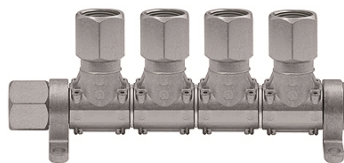

K-DLV MULTI-LINK OHNE KUPPLU

Compressed air distributor, type »Multi-Link« without couplings, female thread

HANSA FLEX

Osobine

Radni pritisak	Max. 16 bar
Temperaturni opseg	-20 °C do +100 °C (-20 °C to +80 °C quickconnect-safety couplings)
Materijal	Galvanised steel / brass
Priključak	G 1/2 female
Mediji	Compressed air, non-corrosive gases
Zaptivni materijal	NBR

Napomena

Ostali podaci na upit.

Opis

Modular distributor system for flexible workplace design, can be rotated 180°. Equipped for 1 to 5 bleed units, optionally with:

- G 1/2 female threaded connection for individually adaption output segments,
- DN 7.6 standard quick disconnect couplings,
- DN 7.6 quick disconnectsafety couplings.

Artikal

Naziv	Priključak	Sistemi za oduzimanje
K- 07 35 13 68	G 1/2 female	1
K- 07 35 13 71	G 1/2 female	2
K- 07 35 13 74	G 1/2 female	3
K- 07 35 13 77	G 1/2 female	4
K- 07 35 13 80	G 1/2 female	5