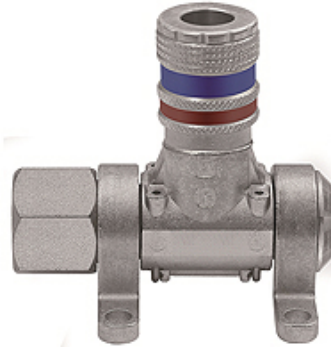

# K-DLV MULTI-LINK SCHNELLVER

Compressed air distributor, type »Multi-Link« quick disconnect safety couplings DN 7.6

**HANSA FLEX**

## Osobine

Radni pritisak	Max. 16 bar
Temperaturni opseg	-20 °C to +80 °C
Materijal	Galvanised steel / brass
Priključak	G 1/2 female
Mediji	Compressed air, non-corrosive gases
Zapivni materijal	NBR

## Opis

Modular distributor system for flexible workplace design, can be rotated 180°. Equipped for 1 to 5 bleed units:  
- DN 7.6 quick disconnect safety couplings.