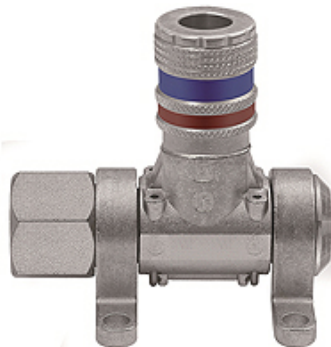

K-DLV MULTI-LINK SCHNELLVER

Compressed air distributor, type »Multi-Link« quick disconnect safety couplings DN 7.6

HANSA FLEX

Osobine

Radni pritisak	Max. 16 bar
Temperaturni opseg	-20 °C to +80 °C
Materijal	Galvanised steel / brass
Priključak	G 1/2 female
Mediji	Compressed air, non-corrosive gases
Zapivni materijal	NBR

Napomena

Ostali podaci na upit.

Opis

Modular distributor system for flexible workplace design, can be rotated 180°. Equipped for 1 to 5 bleed units:
- DN 7.6 quick disconnect safety couplings.

Artikal

Naziv	Priključak	Sistemi za odzimanje
K- 07 35 13 70	Safety couplings DN 7.6	1
K- 07 35 13 73	Safety couplings DN 7.6	2
K- 07 35 13 76	Safety couplings DN 7.6	3
K- 07 35 13 79	Safety couplings DN 7.6	4
K- 07 35 13 82	Safety couplings DN 7.6	5