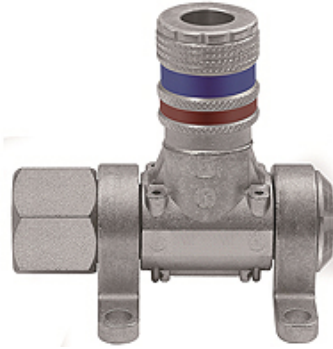

# K-DLV MULTI-LINK SCHNELLVER

Compressed air distributor, type »Multi-Link« quick disconnect safety couplings DN 7.6

**HANSA FLEX**

## Osobine

Radni pritisak	Max. 16 bar
Temperaturni opseg	-20 °C to +80 °C
Materijal	Galvanised steel / brass
Priključak	G 1/2 female
Mediji	Compressed air, non-corrosive gases
Zapivni materijal	NBR

## Opis

Modular distributor system for flexible workplace design, can be rotated 180°. Equipped for 1 to 5 bleed units:  
- DN 7.6 quick disconnect safety couplings.