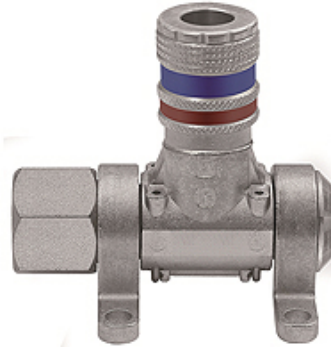

K-DLV MULTI-LINK SCHNELLVER

Compressed air distributor, type »Multi-Link« quick disconnect safety couplings DN 7.6

HANSA FLEX

Osobine

Radni pritisak	Max. 16 bar
Temperaturni opseg	-20 °C to +80 °C
Materijal	Galvanised steel / brass
Priključak	G 1/2 female
Mediji	Compressed air, non-corrosive gases
Zapivni materijal	NBR

Napomena

Ostali podaci na upit.

Opis

Modular distributor system for flexible workplace design, can be rotated 180°. Equipped for 1 to 5 bleed units:
- DN 7.6 quick disconnect safety couplings.

Artikal

Naziv	Priključak	Sistemi za odzimanje
K- 07 35 13 70	Safety couplings DN 7.6	1
K- 07 35 13 73	Safety couplings DN 7.6	2
K- 07 35 13 76	Safety couplings DN 7.6	3
K- 07 35 13 79	Safety couplings DN 7.6	4
K- 07 35 13 82	Safety couplings DN 7.6	5