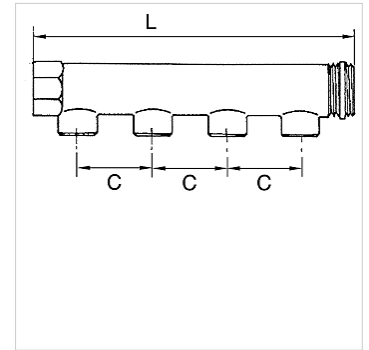

K-VTST 4 AB MS

Distributor pieces, brass, with 4 outlets

HANSA FLEX

Osobine

Priključak	G 3/4 and G 1 incl. PTFE-sealing at outer thread, G 1 1/4 without sealing
Radni pritisak	maks. 10 bara

Napomena

Ostali podaci na upit.

Opis

For assembling compressed air taps. End fittings with 1 x male and 1 x female thread, outlets optionally with male or female thread.

Artikal

Naziv	Priključak izlaza	Priključak ulaza	C (mm)	L (mm)
K- 07 40 52 85	4 x 1/2 male	2 x 3/4	50,0	210,0
K- 07 40 52 86	4 x 1/2 female	2 x 3/4	50,0	210,0
K- 07 40 52 87	4 x 1/2 male	2 x 1	50,0	213,0
K- 07 40 52 88	4 x 1/2 female	2 x 1	50,0	213,0
K- 07 40 52 89	4 x 1/2 male	2 x 1 1/4	60,0	257,0
K- 07 40 52 90	4 x 1/2 female	2 x 1 1/4	60,0	257,0