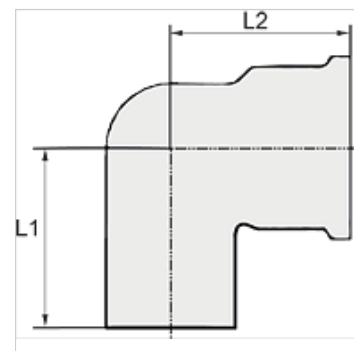

K-W90 STUECK IG AG

90° elbows, female/male

HANSA FLEX

Osobine

Radni pritisak maks. 10 bara

Radna temperatura Max. 90 °C

Napomena

Ostali podaci na upit.

Artikal

Naziv	Navoj	L1 (mm)	L2 (mm)
K- 07 40 45 54	G 1/4	28,0	17,5
K- 07 40 45 55	G 3/8	28,0	28,0
K- 07 40 45 56	G 1/2	35,0	35,0
K- 07 40 45 57	G 3/4	38,0	38,0
K- 07 40 45 58	G 1	42,0	42,0
K- 07 40 40 88	G 1 1/4	55,0	55,0
K- 07 40 45 60	G 1 1/2	60,0	60,0
K- 07 40 45 61	G 2	69,0	69,0