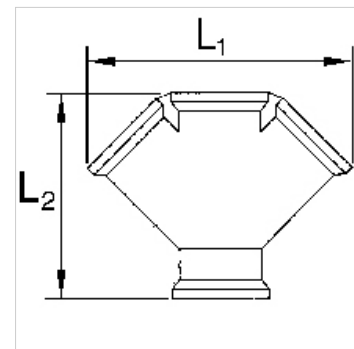

K-VT 2-3 FACH MS BL

Distributors, 2 or 3 outlets, brass

HANSA FLEX

Osobine

Radni pritisak maks. 10 bara

Materijal Brass with a bare metal surface

Napomena

Ostali podaci na upit.

Artikal

| Naziv | Navoj | Outlets | L1 (mm) | L2 (mm) |
|----------------|--------------|------------|------------|------------|
| K- 07 40 40 16 | G 3/8 female | 2 x female | 53,5 | 50,0 |
| K- 07 40 40 17 | G 1/2 female | 2 x female | 58,5 | 54,0 |
| K- 07 40 40 18 | G 3/8 female | 3 x female | 78,5 | 61,0 |
| K- 07 40 40 19 | G 1/2 female | 3 x female | 87,7 | 69,0 |