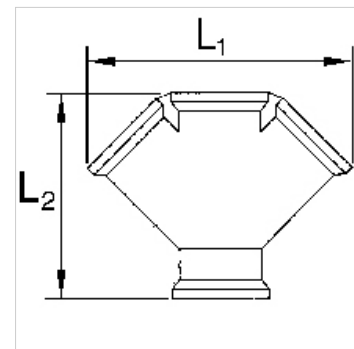

K-VT 2-3 FACH MS BL

Distributors, 2 or 3 outlets, brass

HANSA FLEX

Osobine

Radni pritisak maks. 10 bara

Materijal Brass with a bare metal surface

Napomena

Ostali podaci na upit.

Artikal

Naziv	Navoj	Outlets	L1 (mm)	L2 (mm)
K- 07 40 40 16	G 3/8 female	2 x female	53,5	50,0
K- 07 40 40 17	G 1/2 female	2 x female	58,5	54,0
K- 07 40 40 18	G 3/8 female	3 x female	78,5	61,0
K- 07 40 40 19	G 1/2 female	3 x female	87,7	69,0