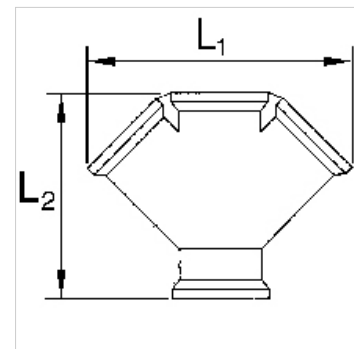

# K-VT 2-3 FACH MS BL

Distributors, 2 or 3 outlets, brass

**HANSA FLEX**

## Osobine

Radni pritisak maks. 10 bara

Materijal Brass with a bare metal surface

## Artikal

Naziv	Navoj	Outlets	L1 (mm)	L2 (mm)
K- 07 40 40 16	G 3/8 female	2 x female	53,5	50,0
K- 07 40 40 17	G 1/2 female	2 x female	58,5	54,0
K- 07 40 40 18	G 3/8 female	3 x female	78,5	61,0
K- 07 40 40 19	G 1/2 female	3 x female	87,7	69,0