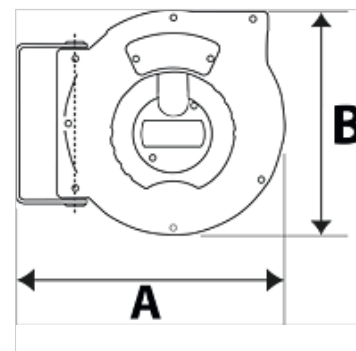

K-SCHL-AUFROLLER STANDARD

Hose reel - standard type

HANSA FLEX

Osobine

Materijal creva	Polyurethane (PUR)
Radna temperatura	max +40 °C
Primena	for compressed air and water
Obrtni ugao	150°

Napomena

Ostali podaci na upit.

Opis

Hose reel with automatic rewind and spring assembly. Robust hose locking mechanism, impact resistant plastic casing. Swivel wall mount made made from coated steel. Easy mounting on the wall or ceiling.

Artikal

Naziv	Mera creva	A (mm)	B (mm)	Navoj izlaz	Navoj ulaz	maks. radni pritisak (bar)	Dužina creva (m)
K- 07 10 11 03	12 mm x 8 mm	325,0	275,0	G 1/4 AG	G 1/4 fem	10	9
K- 07 10 11 04	12 mm x 8 mm	355,0	315,0	G 1/4 AG	G 1/4 fem	15	12