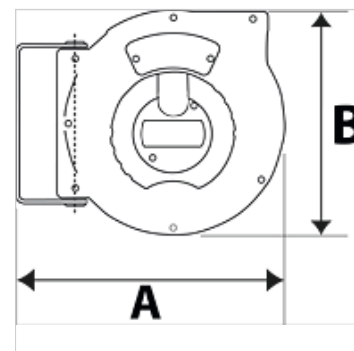

K-SCHL-AUFROLLER STANDARD

Hose reel - standard type

HANSA FLEX

Osobine

Materijal creva	Polyurethane (PUR)
Radna temperatura	max +40 °C
Primena	for compressed air and water
Obrtni ugao	150°

Napomena

Ostali podaci na upit.

Opis

Hose reel with automatic rewind and spring assembly. Robust hose locking mechanism, impact resistant plastic casing. Swivel wall mount made made from coated steel. Easy mounting on the wall or ceiling.

Artikal

Naziv	Mera creva	A (mm)	B (mm)	Navoj izlaz	Navoj ulaz	maks. radni pritisak (bar)	Dužina creva (m)
K- 07 10 11 03	12 mm x 8 mm	325,0	275,0	G 1/4 AG	G 1/4 fem	10	9
K- 07 10 11 04	12 mm x 8 mm	355,0	315,0	G 1/4 AG	G 1/4 fem	15	12