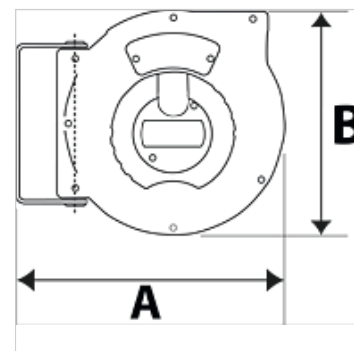

K-SCHL-AUFROLLER STANDARD

Hose reel - standard type

HANSA FLEX

Osobine

| | |
|-------------------|------------------------------|
| Materijal creva | Polyurethane (PUR) |
| Radna temperatura | max +40 °C |
| Primena | for compressed air and water |
| Obrtni ugao | 150° |

Napomena

Ostali podaci na upit.

Opis

Hose reel with automatic rewind and spring assembly. Robust hose locking mechanism, impact resistant plastic casing. Swivel wall mount made made from coated steel. Easy mounting on the wall or ceiling.

Artikal

| Naziv | Mera creva | A (mm) | B (mm) | Navoj izlaz | Navoj ulaz | maks. radni pritisak (bar) | Dužina creva (m) |
|----------------|--------------|-----------|-----------|-------------|------------|-------------------------------|---------------------|
| K- 07 10 11 03 | 12 mm x 8 mm | 325,0 | 275,0 | G 1/4 AG | G 1/4 fem | 10 | 9 |
| K- 07 10 11 04 | 12 mm x 8 mm | 355,0 | 315,0 | G 1/4 AG | G 1/4 fem | 15 | 12 |