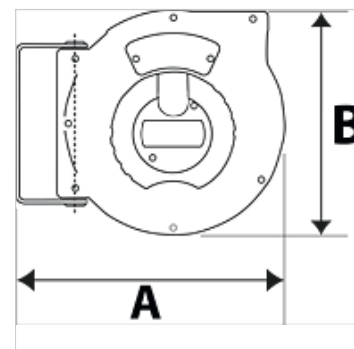

K-SCHL-AUFROLLER STANDARD

Hose reel - standard type

HANSA FLEX

Osobine

Materijal creva	Polyurethane (PUR)
Radna temperatura	max +40 °C
Primena	for compressed air and water
Obrtni ugao	150°

Napomena

Ostali podaci na upit.

Opis

Hose reel with automatic rewind and spring assembly. Robust hose locking mechanism, impact resistant plastic casing. Swivel wall mount made made from coated steel. Easy mounting on the wall or ceiling.

Artikal

Naziv	Mera creva	A (mm)	B (mm)	Navoj izlaz	Navoj ulaz	maks. radni pritisak (bar)	Dužina creva (m)
K- 07 10 11 03	12 mm x 8 mm	325,0	275,0	G 1/4 AG	G 1/4 fem	10	9
K- 07 10 11 04	12 mm x 8 mm	355,0	315,0	G 1/4 AG	G 1/4 fem	15	12