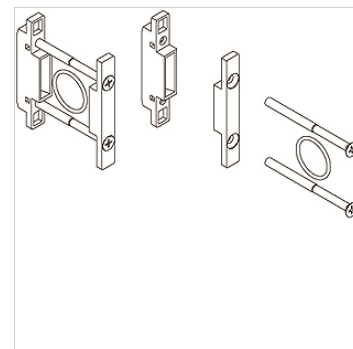

K-KOP PACKET WAND HANSA PRO

Coupling package wall mounting, HANSA PRO

HANSA FLEX

Osobine

Položaj ugradnje Any

Upotreba Coupling of all devices

Artikal

Naziv	Definicija
K- 07 25 22 37	2 mounting elements, for wall mounting, 2 screws, O-ring