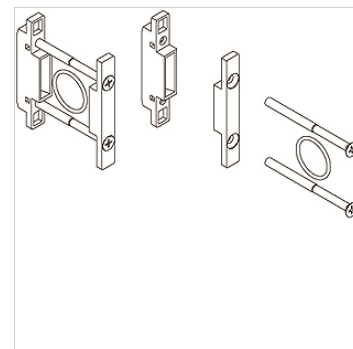

# K-KOP PACKET WAND HANSA PRO

Coupling package wall mounting, HANSA PRO

**HANSA FLEX**

## Osobine

Položaj ugradnje Any

Upotreba Coupling of all devices

## Artikal

Naziv	Definicija
K- 07 25 22 37	2 mounting elements, for wall mounting, 2 screws, O-ring