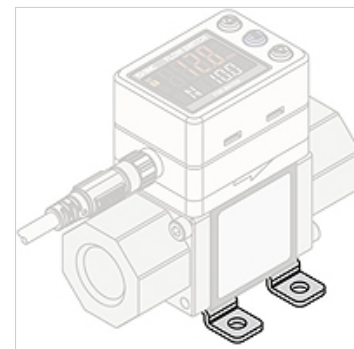

# K-BEFESTIGUNGSELEMENTE PF3W

mounting element PF3W

**HANSA FLEX**

## Osobine

Seriya PF3W

Ostali podaci Accessories for Digital Flow Switch PF3W

## Opis

Mount, for PF3W704/720, including 4 self-tapping screws (3 x 8)