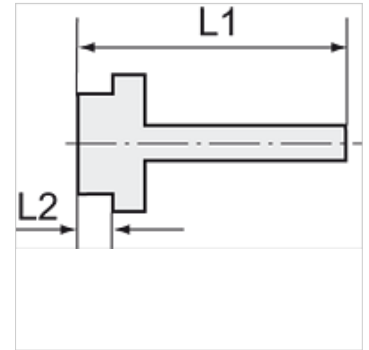

K-EST 12 MS

Male stems for coupling NW12 MS

HANSA FLEX

Osobine

Radni pritisak	10 bar
Temperatura medija	max. +90 °C
Temperatura okoline	Max. +90 °C
Materijal	Brass with a bare metal surface

Napomena

The dimensions of the standard screw fittings may change slightly during the life of the catalogue as a result of optimisation processes.
Ostali podaci na upit.

Dodatne informacije

Further types and dimensions on request.

Artikal

Naziv	Navoj	za crevo	L1 (mm)	L2 (mm)	SW
K- 07 35 00 88	G 1/2	LW 16 mm	58,0	10,0	20 mm