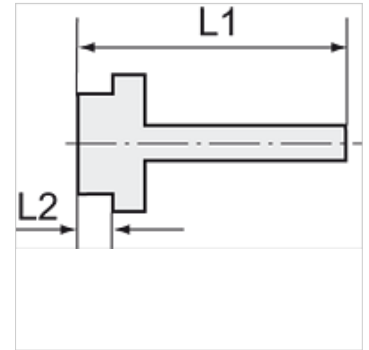

K-EST 12 MS

Male stems for coupling NW12 MS

HANSA FLEX

Osobine

Radni pritisak	10 bar
Temperatura medija	max. +90 °C
Temperatura okoline	Max. +90 °C
Materijal	Brass with a bare metal surface

Napomena

The dimensions of the standard screw fittings may change slightly during the life of the catalogue as a result of optimisation processes. Ostali podaci na upit.

Dodatne informacije

Further types and dimensions on request.

Artikal

Naziv	Navoj	za crevo	L1 (mm)	L2 (mm)	SW
K- 07 35 00 88	G 1/2	LW 16 mm	58,0	10,0	20 mm