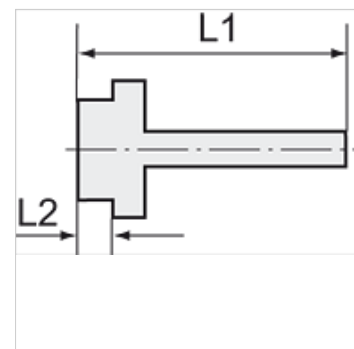

K-EST 12 MS

Male stems for coupling NW12 MS

HANSA FLEX

Osobine

Radni pritisak	10 bar
Temperatura medija	max. +90 °C
Temperatura okoline	Max. +90 °C
Materijal	Brass with a bare metal surface

Napomena

The dimensions of the standard screw fittings may change slightly during the life of the catalogue as a result of optimisation processes. Ostali podaci na upit.

Dodatne informacije

Further types and dimensions on request.

Artikal

Naziv	Navoj	za crevo	L1 (mm)	L2 (mm)	SW
K- 07 35 00 88	G 1/2	LW 16 mm	58,0	10,0	20 mm