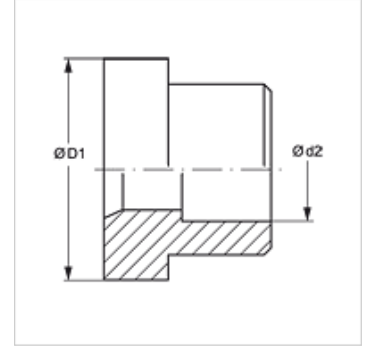

LOET DK AJF

Lehim Ağızları DK AJF

Özellikler

Model	Lehim ağzları
Dizayn	düz
Malzeme	Çelik
Yüzey koruması	yağlı

Ürün

Tanım	Ø d2 (mm)	Ø D1 (mm)	L1 (mm)
LOET 04 DK 06 AJF	6	16,0	9,5
LOET 06 DK 08 AJF	8	16,0	9,5
LOET 06 DK 10 AJF	10	16,0	9,5
LOET 08 DK 12 AJF	12	19,0	9,5
LOET 10 DK 14 AJF	14	23,0	10,5
LOET 10 DK 15 AJF	15	23,0	10,5
LOET 10 DK 16 AJF	16	23,0	10,5
LOET 12 DK 18 AJF	18	28,0	14,0
LOET 12 DK 20 AJF	20	28,0	14,0
LOET 16 DK 22 AJF	22	34,0	15,5
LOET 16 DK 25 AJF	25	34,0	15,5
LOET 20 DK 28 AJF	28	41,0	15,5
LOET 20 DK 30 AJF	30	41,0	15,5
LOET 20 DK 32 AJF	32	41,0	15,5
LOET 24 DK 35 AJF	35	49,0	15,5
LOET 24 DK 38 AJF	38	49,0	15,5

çap d2 = Boru dış çapı