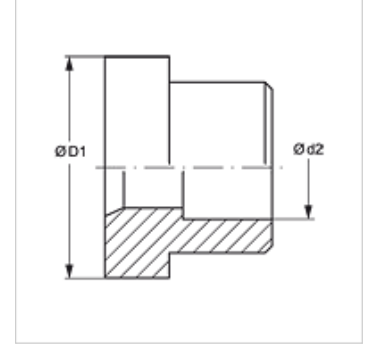

LOET DK AJF

Lehim Ağzları DK AJF

Özellikler

Model	Lehim ağzları
Dizayn	düz
Malzeme	Çelik
Yüzey koruması	yağlı

Ürün

Tanım	Ø d2 (mm)	Ø D1 (mm)	L1 (mm)
LOET 04 DK 06 AJF	6	16,0	9,5
LOET 06 DK 08 AJF	8	16,0	9,5
LOET 06 DK 10 AJF	10	16,0	9,5
LOET 08 DK 12 AJF	12	19,0	9,5
LOET 10 DK 14 AJF	14	23,0	10,5
LOET 10 DK 15 AJF	15	23,0	10,5
LOET 10 DK 16 AJF	16	23,0	10,5
LOET 12 DK 18 AJF	18	28,0	14,0
LOET 12 DK 20 AJF	20	28,0	14,0
LOET 16 DK 22 AJF	22	34,0	15,5
LOET 16 DK 25 AJF	25	34,0	15,5
LOET 20 DK 28 AJF	28	41,0	15,5
LOET 20 DK 30 AJF	30	41,0	15,5
LOET 20 DK 32 AJF	32	41,0	15,5
LOET 24 DK 35 AJF	35	49,0	15,5
LOET 24 DK 38 AJF	38	49,0	15,5

çap d2 = Boru dış çapı