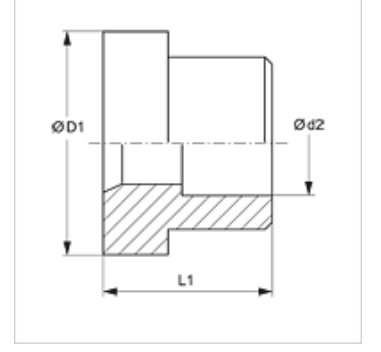

Özellikler

Model	Lehim ağzları
Dizayn	düz
Malzeme	Çelik
Yüzey koruması	yağlı

Ürün

Tanım	Ø d2 (mm)	Ø D1 (mm)	L1 (mm)
LOET 06 DKF 06	6	13,0	10,0
LOET 10 DKF 08	8	16,0	10,0
LOET 10 DKF 10	10	16,0	10,0
LOET 13 DKF 12	12	19,0	10,0
LOET 16 DKF 14	14	23,0	11,0
LOET 16 DKF 15	15	23,0	11,0
LOET 16 DKF 16	16	23,0	11,0
LOET 20 DKF 18	18	28,0	14,0
LOET 20 DKF 20	20	28,0	14,0
LOET 20 DKF 22	22	28,0	14,0
LOET 25 DKF 25	25	34,0	16,0
LOET 32 DKF 30	30	41,0	16,0
LOET 32 DKF 32	32	41,0	16,0
LOET 40 DKF 35	35	49,0	16,0
LOET 40 DKF 38	38	49,0	16,0

çap d2 = Boru dış çapı