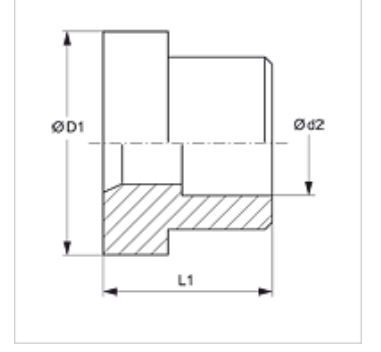

## Özellikler

Model	Lehim ağzları
Dizayn	düz
Malzeme	Çelik
Yüzey koruması	yağlı

## Ürün

Tanım	Ø d2 (mm)	Ø D1 (mm)	L1 (mm)
LOET 06 DKF 06	6	13,0	10,0
LOET 10 DKF 08	8	16,0	10,0
LOET 10 DKF 10	10	16,0	10,0
LOET 13 DKF 12	12	19,0	10,0
LOET 16 DKF 14	14	23,0	11,0
LOET 16 DKF 15	15	23,0	11,0
LOET 16 DKF 16	16	23,0	11,0
LOET 20 DKF 18	18	28,0	14,0
LOET 20 DKF 20	20	28,0	14,0
LOET 20 DKF 22	22	28,0	14,0
LOET 25 DKF 25	25	34,0	16,0
LOET 32 DKF 30	30	41,0	16,0
LOET 32 DKF 32	32	41,0	16,0
LOET 40 DKF 35	35	49,0	16,0
LOET 40 DKF 38	38	49,0	16,0

çap d2 = Boru dış çapı