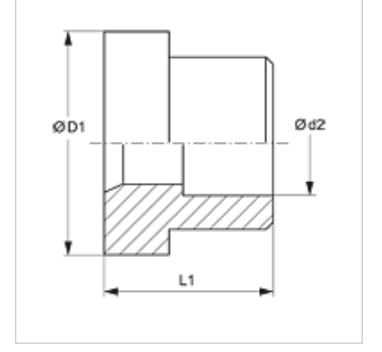

## Özellikler

Model	Lehim ağzları
Dizayn	düz
Malzeme	Çelik
Yüzey koruması	yağlı

## Ürün

Tanım	Ø d2 (mm)	Ø D1 (mm)	L1 (mm)
LOET 06 DKF 06	6	13,0	10,0
LOET 10 DKF 08	8	16,0	10,0
LOET 10 DKF 10	10	16,0	10,0
LOET 13 DKF 12	12	19,0	10,0
LOET 16 DKF 14	14	23,0	11,0
LOET 16 DKF 15	15	23,0	11,0
LOET 16 DKF 16	16	23,0	11,0
LOET 20 DKF 18	18	28,0	14,0
LOET 20 DKF 20	20	28,0	14,0
LOET 20 DKF 22	22	28,0	14,0
LOET 25 DKF 25	25	34,0	16,0
LOET 32 DKF 30	30	41,0	16,0
LOET 32 DKF 32	32	41,0	16,0
LOET 40 DKF 35	35	49,0	16,0
LOET 40 DKF 38	38	49,0	16,0

çap d2 = Boru dış çapı