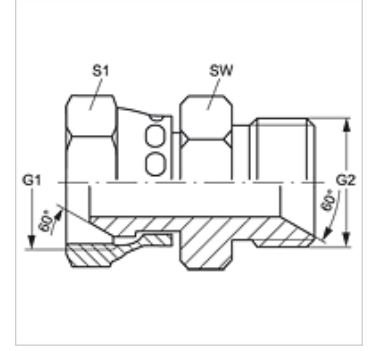

G AB HB

Adaptör

HANSA FLEX

Özellikler

Bağlantı 1	BSP Somunlu
Sızdırmazlık şekli 1	60°'lik dış koni
Bağlantı 2	BSP dış dış silindirik
Sızdırmazlık şekli 2	60° içe havşalı
Model	Adaptör .
Dizayn	düz
Malzeme	Çelik
Yüzey koruması	galvaniz kaplı

Ürün

Tanım	G1	G2	SW (mm)	S1
G AB 02 HB	G 1/8" -28	G 1/8" -28	14	14
G AB 02 HB 04	G 1/8" -28	G 1/4" -19	19	14
G AB 04 HB 02	G 1/4" -19	G 1/8" -28	14	19
G AB 04 HB	G 1/4" -19	G 1/4" -19	19	19
G AB 04 HB 06	G 1/4" -19	G 3/8" -19	22	19
G AB 04 HB 08	G 1/4" -19	G 1/2" -14	27	19
G AB 06 HB 04	G 3/8" -19	G 1/4" -19	19	22
G AB 06 HB	G 3/8" -19	G 3/8" -19	22	22
G AB 06 HB 08	G 3/8" -19	G 1/2" -14	27	22
G AB 06 HB 12	G 3/8" -19	G 3/4" -14	32	22
G AB 08 HB 04	G 1/2" -14	G 1/4" -19	19	27
G AB 08 HB 06	G 1/2" -14	G 3/8" -19	22	27
G AB 08 HB	G 1/2" -14	G 1/2" -14	27	27
G AB 08 HB 10	G 1/2" -14	G 5/8" -14	30	27
G AB 08 HB 12	G 1/2" -14	G 3/4" -14	32	27
G AB 08 HB 16	G 1/2" -14	G 1" -11	41	27
G AB 10 HB 06	G 5/8" -14	G 3/8" -19	30	30
G AB 10 HB 08	G 5/8" -14	G 1/2" -14	27	30
G AB 10 HB	G 5/8" -14	G 5/8" -14	30	30
G AB 10 HB 12	G 5/8" -14	G 3/4" -14	32	30
G AB 10 HB 16	G 5/8" -14	G 1" -11	41	30
G AB 12 HB 06	G 3/4" -14	G 3/8" -19	27	32
G AB 12 HB 08	G 3/4" -14	G 1/2" -14	27	32
G AB 12 HB 10	G 3/4" -14	G 5/8" -14	30	32
G AB 12 HB	G 3/4" -14	G 3/4" -14	32	32
G AB 12 HB 16	G 3/4" -14	G 1" -11	41	32
G AB 12 HB 20	G 3/4" -14	G 1.1/4" -11	50	32
G AB 16 HB 08	G 1" -11	G 1/2" -14	32	41
G AB 16 HB 10	G 1" -11	G 5/8" -14	32	41
G AB 16 HB 12	G 1" -11	G 3/4" -14	32	41
G AB 16 HB	G 1" -11	G 1" -11	41	41
G AB 16 HB 20	G 1" -11	G 1.1/4" -11	50	41
G AB 20 HB 12	G 1.1/4" -11	G 3/4" -14	41	50
G AB 20 HB 16	G 1.1/4" -11	G 1" -11	41	50
G AB 20 HB	G 1.1/4" -11	G 1.1/4" -11	50	50
G AB 20 HB 24	G 1.1/4" -11	G 1.1/2" -11	55	50
G AB 24 HB 20	G 1.1/2" -11	G 1.1/4" -11	50	55
G AB 24 HB	G 1.1/2" -11	G 1.1/2" -11	55	55
G AB 24 HB 32	G 1.1/2" -11	G 2" -11	70	55
G AB 32 HB 24	G 2" -11	G 1.1/2" -11	60	70
G AB 32 HB	G 2" -11	G 2" -11	70	70