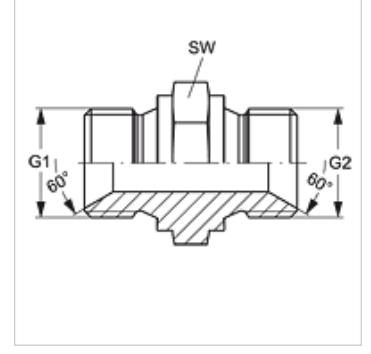

## Özellikler

Bağlantı 1	BSP dış dış silindirik
Sızdırmazlık şekli 1	60° içe havşalı Form A
Bağlantı 2	BSP dış dış silindirik
Sızdırmazlık şekli 2	60° içe havşalı Form A
Model	Düz Adaptör
Dizayn	düz
Malzeme	Çelik
Yüzey koruması	galvaniz kaplı

## Ürün

Tanım	G1	G2	SW (mm)
G HB 02	G 1/8" -28	G 1/8" -28	14
G HB 02 HB 04	G 1/8" -28	G 1/4" -19	19
G HB 02 HB 06	G 1/8" -28	G 3/8" -19	22
G HB 02 HB 08	G 1/8" -28	G 1/2" -14	27
G HB 04	G 1/4" -19	G 1/4" -19	19
G HB 04 HB 06	G 1/4" -19	G 3/8" -19	22
G HB 04 HB 08	G 1/4" -19	G 1/2" -14	27
G HB 04 HB 10	G 1/4" -19	G 5/8" -14	30
G HB 04 HB 12	G 1/4" -19	G 3/4" -14	32
G HB 04 HB 16	G 1/4" -19	G 1" -11	41
G HB 04 HB 20	G 1/4" -19	G 1.1/4" -11	50
G HB 06	G 3/8" -19	G 3/8" -19	22
G HB 06 HB 08	G 3/8" -19	G 1/2" -14	27
G HB 06 HB 10	G 3/8" -19	G 5/8" -14	32
G HB 06 HB 12	G 3/8" -19	G 3/4" -14	32
G HB 06 HB 16	G 3/8" -19	G 1" -11	41
G HB 06 HB 20	G 3/8" -19	G 1.1/4" -11	50
G HB 08	G 1/2" -14	G 1/2" -14	27
G HB 08 HB 10	G 1/2" -14	G 5/8" -14	30
G HB 08 HB 12	G 1/2" -14	G 3/4" -14	32
G HB 08 HB 16	G 1/2" -14	G 1" -11	41
G HB 08 HB 20	G 1/2" -14	G 1.1/4" -11	50
G HB 08 HB 24	G 1/2" -14	G 1.1/2" -11	55
G HB 08 HB 32	G 1/2" -14	G 2" -11	70
G HB 10	G 5/8" -14	G 5/8" -14	30
G HB 10 HB 12	G 5/8" -14	G 3/4" -14	32
G HB 10 HB 16	G 5/8" -14	G 1" -11	41
G HB 10 HB 20	G 5/8" -14	G 1.1/4" -11	50
G HB 12	G 3/4" -14	G 3/4" -14	32
G HB 12 HB 16	G 3/4" -14	G 1" -11	41
G HB 12 HB 20	G 3/4" -14	G 1.1/4" -11	50
G HB 12 HB 24	G 3/4" -14	G 1.1/2" -11	55
G HB 12 HB 32	G 3/4" -14	G 2" -11	70
G HB 16	G 1" -11	G 1" -11	41
G HB 16 HB 20	G 1" -11	G 1.1/4" -11	50
G HB 16 HB 24	G 1" -11	G 1.1/2" -11	55
G HB 16 HB 32	G 1" -11	G 2" -11	70
G HB 20	G 1.1/4" -11	G 1.1/4" -11	50
G HB 20 HB 24	G 1.1/4" -11	G 1.1/2" -11	55
G HB 20 HB 32	G 1.1/4" -11	G 2" -11	70
G HB 24	G 1.1/2" -11	G 1.1/2" -11	55
G HB 24 HB 32	G 1.1/2" -11	G 2" -11	70
G HB 32	G 2" -11	G 2" -11	70
G HB 40 HB 48	G 2.1/2" -11	G 3" -11	100
G HB 48	G 3" -11	G 3" -11	110

SW = Anahtar genişliği