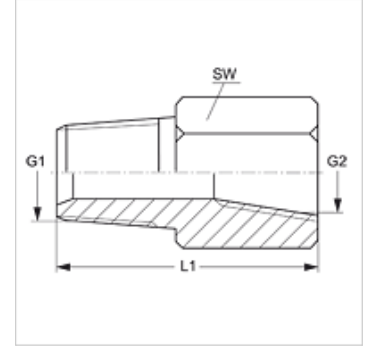

Özellikler

Bağlantı 1	NPT dış diş
Sızdırmazlık şekli 1	dişten contalama
Bağlantı 2	NPT iç diş
Sızdırmazlık şekli 2	dişten contalama
Model	Düz Adaptör
Dizayn	düz
Malzeme	Çelik
Yüzey koruması	galvaniz kaplı

Ürün

Tanım	G1	G2	SW (mm)
G HN 02 IN	1/8" -27 NPT	1/8" -27 NPT	16
G HN 02 IN 04	1/8" -27 NPT	1/4" -18 NPT	19
G HN 02 IN 06	1/8" -27 NPT	3/8" -18 NPT	22
G HN 02 IN 08	1/8" -27 NPT	1/2" -14 NPT	29
G HN 04 IN 02	1/4" -18 NPT	1/8" -27 NPT	19
G HN 04 IN	1/4" -18 NPT	1/4" -18 NPT	19
G HN 04 IN 06	1/4" -18 NPT	3/8" -18 NPT	22
G HN 04 IN 08	1/4" -18 NPT	1/2" -14 NPT	29
G HN 04 IN 12	1/4" -18 NPT	3/4" -14 NPT	35
G HN 06 IN 02	3/8" -18 NPT	1/8" -27 NPT	22
G HN 06 IN 04	3/8" -18 NPT	1/4" -18 NPT	22
G HN 06 IN	3/8" -18 NPT	3/8" -18 NPT	22
G HN 06 IN 08	3/8" -18 NPT	1/2" -14 NPT	29
G HN 08 IN 02	1/2" -14 NPT	1/8" -27 NPT	29
G HN 08 IN 04	1/2" -14 NPT	1/4" -18 NPT	29
G HN 08 IN 06	1/2" -14 NPT	3/8" -18 NPT	29
G HN 08 IN	1/2" -14 NPT	1/2" -14 NPT	27
G HN 08 IN 12	1/2" -14 NPT	3/4" -14 NPT	35
G HN 08 IN 16	1/2" -14 NPT	1" -11,5 NPT	41
G HN 12 IN 04	3/4" -14 NPT	1/4" -18 NPT	35
G HN 12 IN 06	3/4" -14 NPT	3/8" -18 NPT	35
G HN 12 IN 08	3/4" -14 NPT	1/2" -14 NPT	35
G HN 12 IN	3/4" -14 NPT	3/4" -14 NPT	35
G HN 12 IN 16	3/4" -14 NPT	1" -11,5 NPT	41
G HN 12 IN 20	3/4" -14 NPT	1.1/4" -11,5 NPT	50
G HN 16 IN 04	1" -11,5 NPT	1/4" -18 NPT	42
G HN 16 IN 06	1" -11,5 NPT	3/8" -18 NPT	42
G HN 16 IN 08	1" -11,5 NPT	1/2" -14 NPT	42
G HN 16 IN 12	1" -11,5 NPT	3/4" -14 NPT	42
G HN 16 IN 20	1" -11,5 NPT	1.1/4" -11,5 NPT	48
G HN 20 IN 08	1.1/4" -11,5 NPT	1/2" -14 NPT	64
G HN 20 IN 12	1.1/4" -11,5 NPT	3/4" -14 NPT	46
G HN 20 IN 16	1.1/4" -11,5 NPT	1" -11,5 NPT	46
G HN 20 IN 24	1.1/4" -11,5 NPT	1.1/2" -11,5 NPT	64
G HN 24 IN 16	1.1/2" -11,5 NPT	1" -11,5 NPT	64
G HN 24 IN 20	1.1/2" -11,5 NPT	1.1/4" -11,5 NPT	64
G HN 24 IN 12	1.1/2" -11,5 NPT	3/4" -14 NPT	64
G HN 32 IN 16	2" -11,5 NPT	1" -11,5 NPT	64
G HN 32 IN 20	2" -11,5 NPT	1.1/4" -11,5 NPT	64
G HN 32 IN 24	2" -11,5 NPT	1.1/2" -11,5 NPT	64