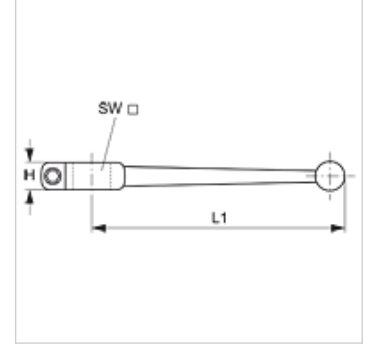

# BK ALU GRIFF SW

Vana Kolu

**HANSA FLEX**

## Özellikler

Dizayn	düz
Malzeme	Alüminyum
Kullanım alanı	Blok Tipi Vanalar

## Ürün

Tanım	H (mm)	L1 (mm)	SW (mm)
BK ALU GRIFF SW 9	11,0	150,0	9
BK ALU GRIFF SW 12	12,0	175,0	12
BK ALU GRIFF SW 14	12,0	200,0	14
BK ALU GRIFF SW 17	16,0	280,0	17
BK ALU GRIFF SW 19	-	300,0	19