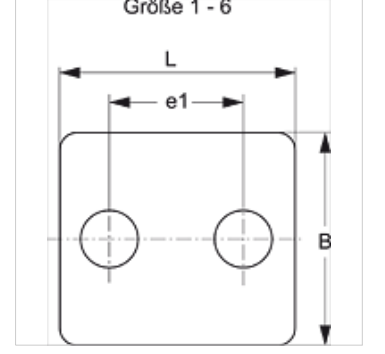

# SRS 1-6 DP V4

Tek Boru Kelepçesi için Üst Lama

**HANSA FLEX**

## Özellikler

Model	tek borulu kelepçeler için
Tip	hafif
Standart	DIN 3015-1
Malzeme	Paslanmaz çelik 1.4571

## Ürün

Tanım	Kelepçe büyüklüğü	B (mm)	e1 (mm)	L (mm)
SRS DP 1 A V4	1	30,0	20,0	34,0
SRS DP 2 V4	2	30,0	26,0	40,0
SRS DP 3 V4	3	30,0	33,0	48,0
SRS DP 4 V4	4	30,0	40,0	57,0
SRS DP 5 V4	5	30,0	52,0	70,0
SRS DP 6 V4	6	30,0	66,0	86,0