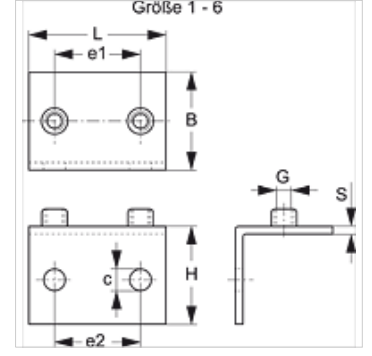

# SRS 1-6 SPW V4

Açılı Alt Lama

**HANSA FLEX**

## Özellikler

Dizayn	90° Açılı
Model	tek borulu kelepçeler için
Tip	hafif
Standart	DIN 3015-1
Malzeme	Paslanmaz çelik 1.4571

## Ürün

Tanım	Kelepçe büyüklüğü	B (mm)	c (mm)	e1 (mm)	e2 (mm)	G	H (mm)	L (mm)	S (mm)
SRS SPW 1 A V4	1	30	6,6	20,0	20	M 6	30	36,0	3
SRS SPW 2 V4	2	30	6,6	26,0	26	M 6	30	42,0	3
SRS SPW 3 V4	3	30	6,6	33,0	33	M 6	30	50,0	3
SRS SPW 4 V4	4	30	6,6	40,0	40	M 6	30	59,0	3
SRS SPW 5 V4	5	30	6,6	52,0	52	M 6	30	72,0	3
SRS SPW 6 V4	6	30	6,6	66,0	66	M 6	30	88,0	3