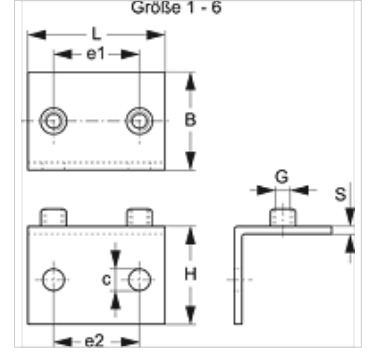

# SRS 1-6 SPW V4

Açılı Alt Lama

**HANSA FLEX**

## Özellikler

Dizayn	90° Açılı
Model	tek borulu kelepçeler için
Tip	hafif
Standart	DIN 3015-1
Malzeme	Paslanmaz çelik 1.4571

## Ürün

Tanım	Kelepçe büyüklüğü	B (mm)	c (mm)	e1 (mm)	e2 (mm)	G	H (mm)	L (mm)	S (mm)
SRS SPW 1 A V4	1	30	6,6	20,0	20	M 6	30	36,0	3
SRS SPW 2 V4	2	30	6,6	26,0	26	M 6	30	42,0	3
SRS SPW 3 V4	3	30	6,6	33,0	33	M 6	30	50,0	3
SRS SPW 4 V4	4	30	6,6	40,0	40	M 6	30	59,0	3
SRS SPW 5 V4	5	30	6,6	52,0	52	M 6	30	72,0	3
SRS SPW 6 V4	6	30	6,6	66,0	66	M 6	30	88,0	3