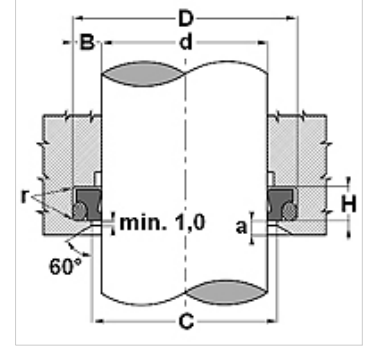

Özellikler

Model	Sıyrıcı
Kayma hızı max.	15,0 m/s
Sıcaklık min.	-30 °C
Sıcaklık max.	110 °C
Akışkanlar	Mineral yağlar
Montaj	önce conta halkasını, sonra PTFE halkasını böbrek şeklinde şekillendirin ve giriş somununa bastırın (30 mm ve üstü)
Malzeme	(1) Dinamik conta: PTBR (2) Statik conta: NBR
Uygulama	Hidrolik

Toleranz / Tolerance			
d	D	C	L
f8 / h9	H9	H11	0 +0,20

Açıklama

düşük kayma sürtünmesi

Stick-Slip yok.

Az yer ihtiyacı

uzun ömürlü

Extreme temperatures -45°C to 200°C with Viton O-ring.

içten piston çubuğunun yüzeyine yapışan artık yağ tabakasına karşı çok iyi sıyırma etkisi.

Ürün

Tanım	d (mm)	TR (mm)	H (mm)	C (mm)
WTF 0080 B554470	8	12,8	3,7	10,7
WTF 0100 B554470	10	14,8	3,7	12,7
WTF 0120 B554470	12	18,8	5,0	15,5
WTF 0140 B554470	14	20,8	5,0	17,5
WTF 0150 B554470	15	21,8	5,0	18,5
WTF 0160 B554470	16	22,8	5,0	19,5
WTF 0180 B554470	18	24,8	5,0	21,5
WTF 0200 B554470	20	26,8	5,0	23,5
WTF 0220 B554470	22	28,8	5,0	23,5
WTF 0250 B554470	25	31,8	5,0	28,5
WTF 0280 B554470	28	34,8	5,0	31,5
WTF 0300 B554470	30	36,8	5,0	33,5
WTF 0320 B554470	32	38,8	5,0	35,5
WTF 0350 B554470	35	41,8	5,0	38,5
WTF 0400 B554470	40	46,8	5,0	43,5
WTF 0420 B554470	42	48,8	5,0	45,5
WTF 0450 B554470	45	51,8	5,0	48,5
WTF 0500 B554470	50	56,8	5,0	53,5
WTF 0550 B554470	55	61,8	5,0	58,5
WTF 0600 B554470	60	66,8	5,0	63,5
WTF 0650 B554470	65	73,8	6,0	69,0
WTF 0700 B554470	70	78,8	6,0	74,0
WTF 0750 B554470	75	83,8	6,0	79,0
WTF 0800 B554470	80	88,8	6,0	84,0
WTF 0850 B554470	85	93,8	6,0	89,0
WTF 0900 B554470	90	98,8	6,0	94,0
WTF 0950 B554470	95	103,8	6,0	99,0
WTF 1000 B554470	100	108,8	6,0	104,0
WTF 1050 B554470	105	113,8	6,0	109,0
WTF 1100 B554470	110	118,8	6,0	114,0
WTF 1200 B554470	120	128,8	6,0	124,0
WTF 1500 B554470	150	158,8	6,0	154,0
WTF 1530 B554470	153	161,8	6,0	157,0
WTF 1700 B554470	170	178,8	6,0	174,0
WTF 1730 B554470	173	181,8	6,0	177,0
WTF 2100 B554470	210	218,8	6,0	214,0
WTF 2400 B554470	240	248,8	6,0	244,0