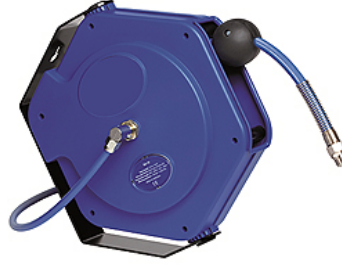

# K-SCHL-AUFROLLER LUFT

Hose reels for compressed air

**HANSA FLEX**

## Özellikler

Hortum maddesi	Braided polyurethane
Çalışma basıncı	Max. 16 bar; 13.5 x 9.5 mm hose: max. 12 bar
İşletim ısısı	-20 °C to +60 °C
Dönme açısı	300°

## Açıklama

For easy mounting on the wall or ceiling. Closed, rugged, impact-resistant housing made of POM, supply/outlet R 1/4 male thread and lightweight, hard-wearing, oil-resistant polyurethane hose. Incl. 2 m feeder hose (not Art. K-07100618).