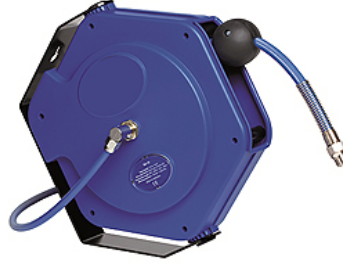

# K-SCHL-AUFROLLER LUFT

Hose reels for compressed air

**HANSA FLEX**

## Özellikler

Hortum maddesi	Braided polyurethane
Çalışma basıncı	Max. 16 bar; 13.5 x 9.5 mm hose: max. 12 bar
İşletim ısısı	-20 °C to +60 °C
Dönme açısı	300°

## Açıklama

For easy mounting on the wall or ceiling. Closed, rugged, impact-resistant housing made of POM, supply/outlet R 1/4 male thread and lightweight, hard-wearing, oil-resistant polyurethane hose. Incl. 2 m feeder hose (not Art. K-07100618).