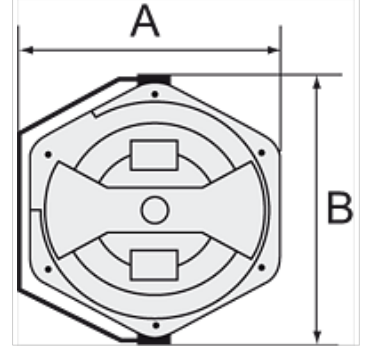

K-SCHL-AUFROLLER LUFT H

Hose reels for compressed air, high flow capacity

HANSA FLEX

Özellikler

Hortum maddesi	Braided polyurethane
Çalışma basıncı	maks. 12 bar
İşletim ısısı	-20 °C to +60 °C
Dönme açısı	300°

Açıklama

Diğer bilgiler, istek üzerinedir.

Açıklama

Specially designed to ensure a high flow capacity. Easy mounting on the wall or ceiling. Closed, rugged, impact-resistant housing made of POM, supply/outlet R 1/4 male thread and lightweight, hard-wearing, oil-resistant polyurethane hose. Incl. 2 m feeder hose.

Ürün

Tanım	Hortum ölçüsü	A (mm)	B (mm)	Hortum uzunluğu (m)
K- 07 10 06 14	16 mm x 11 mm	394,5	436,0	10