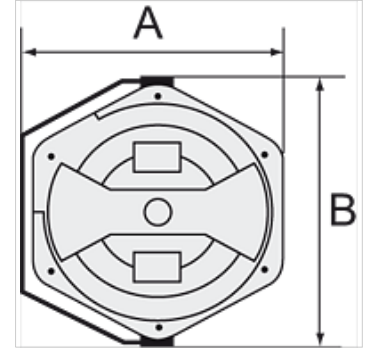

K-SCHL-AUFROLLER WASSER

Hose reels for water

HANSA FLEX

Özellikler

Hortum maddesi Braided PVC

Çalışma basıncı Max. 9 bar

İşletim ısısı +5 °C to +60 °C

Dönme açısı 300°

Açıklama

Diğer bilgiler, istek üzerinedir.

Açıklama

For easy mounting on the wall or ceiling. Closed, rugged, impact-resistant housing made of POM, supply/outlet R 1/4 male thread and lightweight, hard-wearing, braided PVC hose. Incl. 2 m feeder hose.

Ürün

Tanım	Hortum ölçüsü	A (mm)	B (mm)	Hortum uzunluğu (m)
K- 07 10 06 17	13 mm x 9,5 mm	394,5	436,0	14