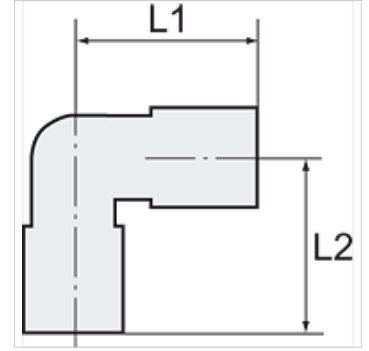

# K-W90 AG-K ISO 7-1 2

Male elbows, conical male thread acc. to ISO 7-1

**HANSA FLEX**

## Ürün

Tanım	Mil	Hortum için	L1 (mm)	L2 (mm)	SW
K- 07 40 30 27	R 1/8	6 mm / 4 mm	25,0	16,0	9 mm
K- 07 40 30 28	R 1/8	8 mm / 6 mm	27,0	20,0	12 mm
K- 07 40 30 34	R 1/4	10 mm / 8 mm	36,0	28,0	14 mm