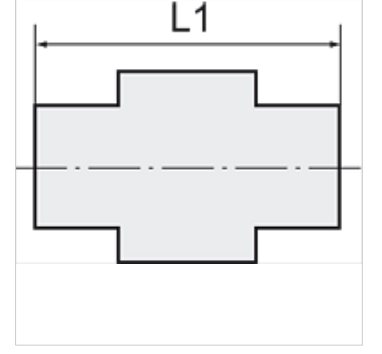

K-XVM ZYL 1

Male connectors, parallel male thread

HANSA FLEX

Açıklama

Diğer bilgiler, istek üzerinedir.

Ürün

Tanım	Mil	Hortum için	L1 (mm)	SW
K- 07 40 30 03	M 5	5 mm / 3 mm	20,0	8 mm
K- 07 40 30 04	G 1/8	6 mm / 4 mm	27,0	14 mm
K- 07 40 30 05	G 1/8	8 mm / 6 mm	29,0	14 mm
K- 07 40 30 06	G 1/4	6 mm / 4 mm	29,0	17 mm
K- 07 40 30 07	G 1/4	8 mm / 6 mm	31,0	17 mm
K- 07 40 30 08	G 1/4	10 mm / 8 mm	33,0	17 mm
K- 07 40 30 09	G 3/8	8 mm / 6 mm	33,0	19 mm
K- 07 40 30 10	G 3/8	10 mm / 8 mm	35,0	19 mm
K- 07 40 30 11	G 3/8	12 mm / 9 mm	35,0	19 mm
K- 07 40 30 12	G 1/2	10 mm / 8 mm	36,0	24 mm
K- 07 40 30 13	G 1/2	12 mm / 9 mm	36,0	24 mm