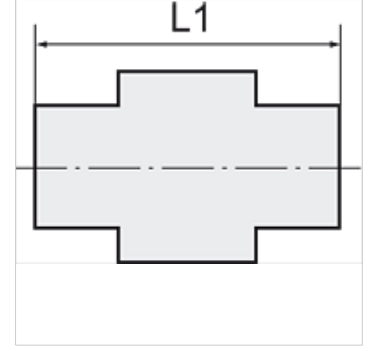

K-XVM ZYL 1

Male connectors, parallel male thread

HANSA FLEX

Açıklama

Diğer bilgiler, istek üzerinedir.

Ürün

Tanım	Mil	Hortum için	L1 (mm)	SW
K- 07 40 30 03	M 5	5 mm / 3 mm	20,0	8 mm
K- 07 40 30 04	G 1/8	6 mm / 4 mm	27,0	14 mm
K- 07 40 30 05	G 1/8	8 mm / 6 mm	29,0	14 mm
K- 07 40 30 06	G 1/4	6 mm / 4 mm	29,0	17 mm
K- 07 40 30 07	G 1/4	8 mm / 6 mm	31,0	17 mm
K- 07 40 30 08	G 1/4	10 mm / 8 mm	33,0	17 mm
K- 07 40 30 09	G 3/8	8 mm / 6 mm	33,0	19 mm
K- 07 40 30 10	G 3/8	10 mm / 8 mm	35,0	19 mm
K- 07 40 30 11	G 3/8	12 mm / 9 mm	35,0	19 mm
K- 07 40 30 12	G 1/2	10 mm / 8 mm	36,0	24 mm
K- 07 40 30 13	G 1/2	12 mm / 9 mm	36,0	24 mm