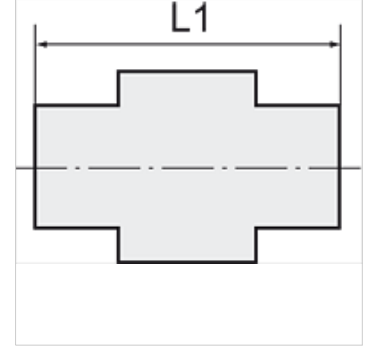

K-XVM ZYL 1

Male connectors, parallel male thread

HANSA FLEX

Açıklama

Diğer bilgiler, istek üzerinedir.

Ürün

Tanım	Mil	Hortum için	L1 (mm)	SW
K- 07 40 30 03	M 5	5 mm / 3 mm	20,0	8 mm
K- 07 40 30 04	G 1/8	6 mm / 4 mm	27,0	14 mm
K- 07 40 30 05	G 1/8	8 mm / 6 mm	29,0	14 mm
K- 07 40 30 06	G 1/4	6 mm / 4 mm	29,0	17 mm
K- 07 40 30 07	G 1/4	8 mm / 6 mm	31,0	17 mm
K- 07 40 30 08	G 1/4	10 mm / 8 mm	33,0	17 mm
K- 07 40 30 09	G 3/8	8 mm / 6 mm	33,0	19 mm
K- 07 40 30 10	G 3/8	10 mm / 8 mm	35,0	19 mm
K- 07 40 30 11	G 3/8	12 mm / 9 mm	35,0	19 mm
K- 07 40 30 12	G 1/2	10 mm / 8 mm	36,0	24 mm
K- 07 40 30 13	G 1/2	12 mm / 9 mm	36,0	24 mm