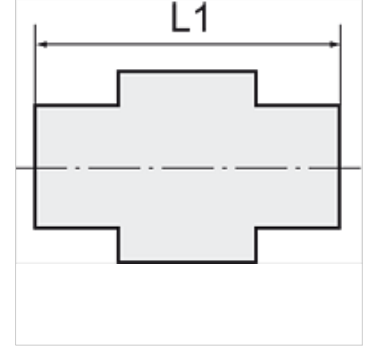

# K-XVM ZYL 1

Male connectors, parallel male thread

**HANSA FLEX**

## Ürün

Tanım	Mil	Hortum için	L1 (mm)	SW
K- 07 40 30 03	M 5	5 mm / 3 mm	20,0	8 mm
K- 07 40 30 04	G 1/8	6 mm / 4 mm	27,0	14 mm
K- 07 40 30 05	G 1/8	8 mm / 6 mm	29,0	14 mm
K- 07 40 30 06	G 1/4	6 mm / 4 mm	29,0	17 mm
K- 07 40 30 07	G 1/4	8 mm / 6 mm	31,0	17 mm
K- 07 40 30 08	G 1/4	10 mm / 8 mm	33,0	17 mm
K- 07 40 30 09	G 3/8	8 mm / 6 mm	33,0	19 mm
K- 07 40 30 10	G 3/8	10 mm / 8 mm	35,0	19 mm
K- 07 40 30 11	G 3/8	12 mm / 9 mm	35,0	19 mm
K- 07 40 30 12	G 1/2	10 mm / 8 mm	36,0	24 mm
K- 07 40 30 13	G 1/2	12 mm / 9 mm	36,0	24 mm