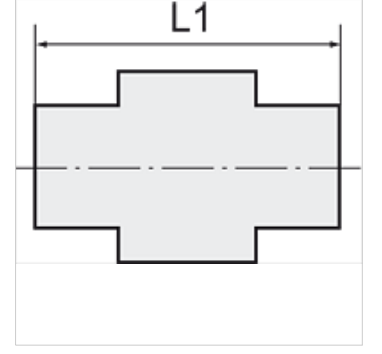

# K-XVM ZYL 1

Male connectors, parallel male thread

**HANSA FLEX**

## Ürün

Tanım	Mil	Hortum için	L1 (mm)	SW
K- 07 40 30 03	M 5	5 mm / 3 mm	20,0	8 mm
K- 07 40 30 04	G 1/8	6 mm / 4 mm	27,0	14 mm
K- 07 40 30 05	G 1/8	8 mm / 6 mm	29,0	14 mm
K- 07 40 30 06	G 1/4	6 mm / 4 mm	29,0	17 mm
K- 07 40 30 07	G 1/4	8 mm / 6 mm	31,0	17 mm
K- 07 40 30 08	G 1/4	10 mm / 8 mm	33,0	17 mm
K- 07 40 30 09	G 3/8	8 mm / 6 mm	33,0	19 mm
K- 07 40 30 10	G 3/8	10 mm / 8 mm	35,0	19 mm
K- 07 40 30 11	G 3/8	12 mm / 9 mm	35,0	19 mm
K- 07 40 30 12	G 1/2	10 mm / 8 mm	36,0	24 mm
K- 07 40 30 13	G 1/2	12 mm / 9 mm	36,0	24 mm